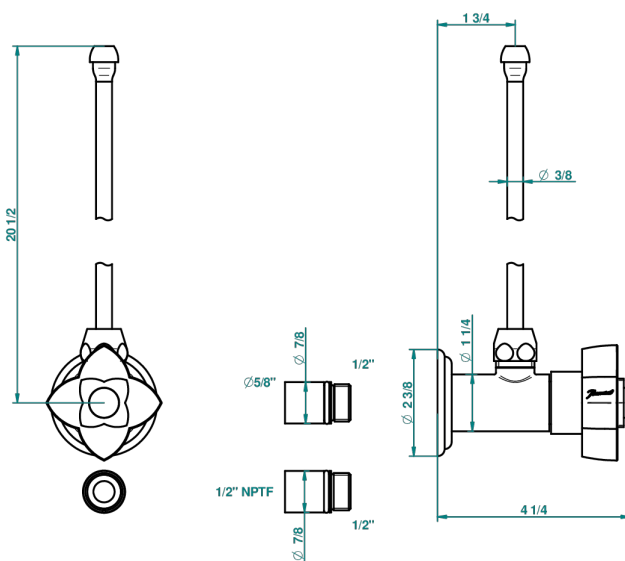

PETALE DE CRISTAL - CRISTAL NEGRO

U6D-181/SLA

THG[®]
PARIS

Angle valve with 3/8 supply lavatory quick adaptor set

49567

02/04/2013

CARACTERÍSTICAS

- Pétale de Cristal - cristal negro
- Angle valve with 3/8 supply lavatory quick adaptor set