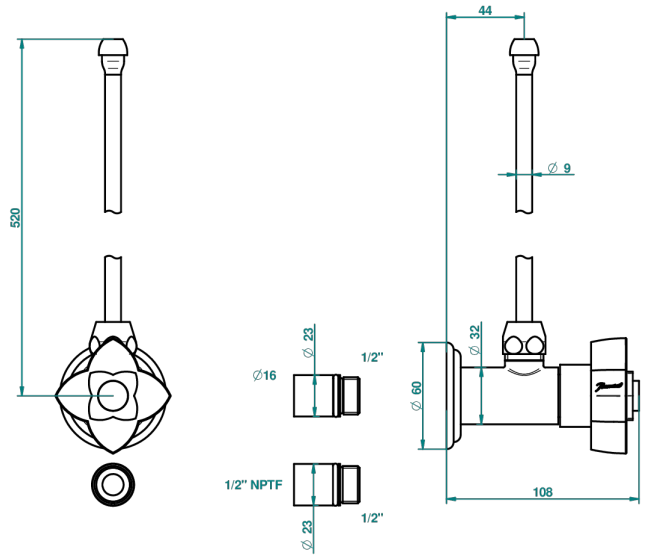

PETALE DE CRISTAL - CRISTAL ROJO

U6C-181/SLA

Angle valve with 3/8 supply lavatory quick adaptor set

THG[®]
PARIS

49566

02/04/2013

CARACTERÍSTICAS

- Pétale de Cristal - cristal rojo
- Angle valve with 3/8 supply lavatory quick adaptor set