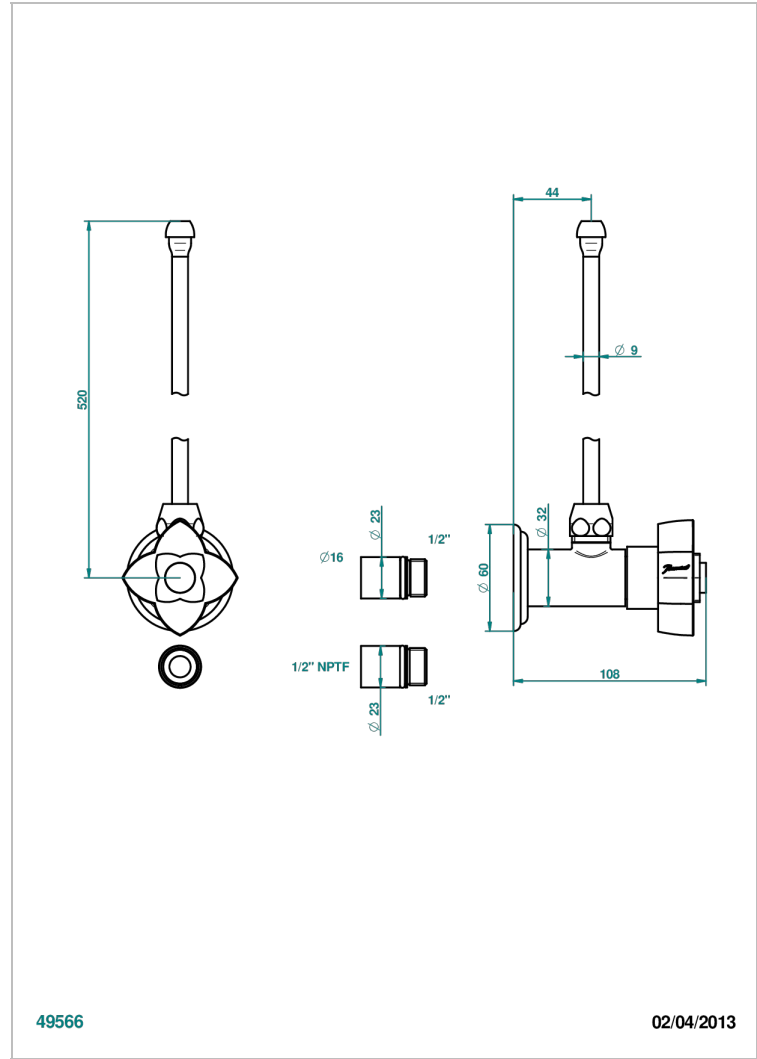

PETALE DE CRISTAL - RED CRYSTAL

U6C-181/SLA

Angle supply valve with 3/8" adaptor set

THG[®]
PARIS

CHARACTERISTIC

- Pétale de Cristal - Red crystal
- Angle supply valve with 3/8" adaptor set

AVAILABLE FINITIONS