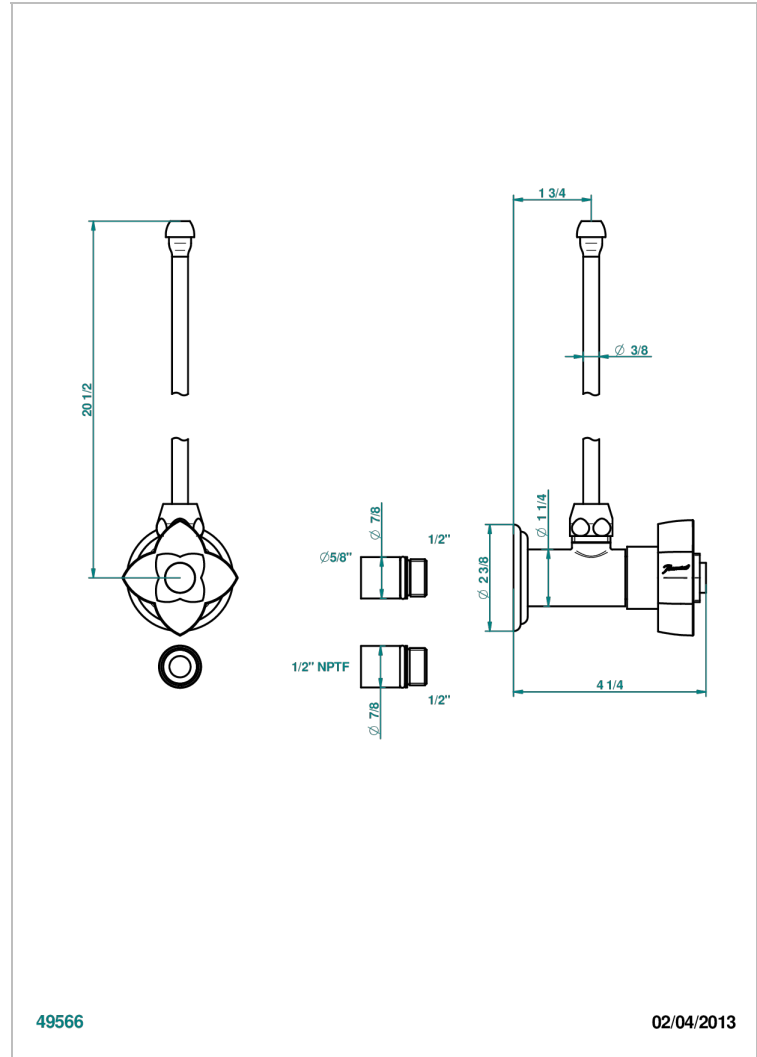

PETALE DE CRISTAL - RED CRYSTAL

U6C-181/SLA

Angle supply valve with 3/8" adaptor set

49566

02/04/2013

CHARACTERISTIC

- Pétale de Cristal - Red crystal
- Angle supply valve with 3/8" adaptor set

AVAILABLE FINITIONS