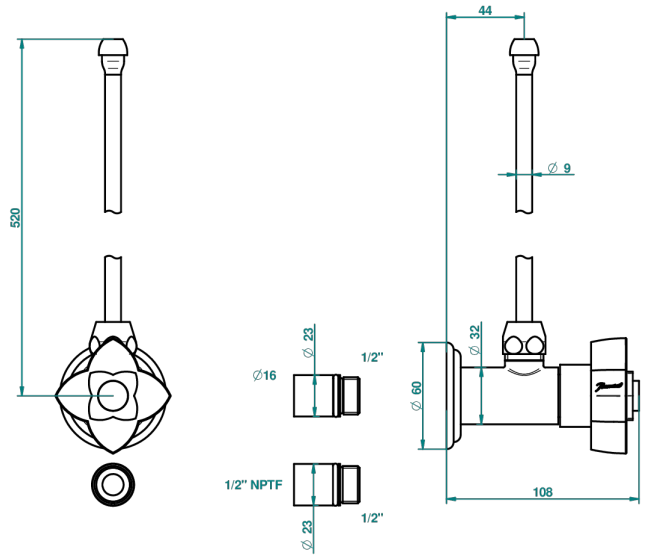

PETALE DE CRISTAL - AZUL CRISTAL

U6B-181/SLA

Angle valve with 3/8 supply lavatory quick adaptor set

THG[®]
PARIS

49565

02/04/2013

CARACTERÍSTICAS

- Pétale de Cristal - azul cristal
- Angle valve with 3/8 supply lavatory quick adaptor set