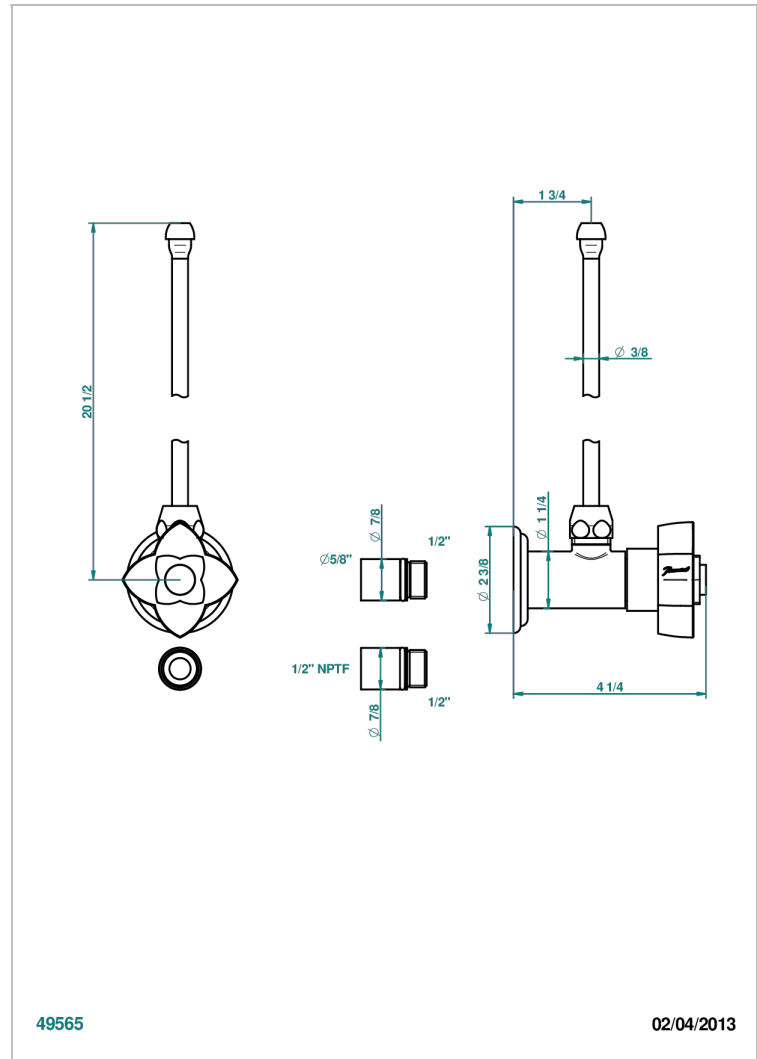

PETALE DE CRISTAL - AZUL CRISTAL

U6B-181/SLA

Angle valve with 3/8 supply lavatory quick adaptor set

THG[®]
PARIS

CARACTERÍSTICAS

- Pétale de Cristal - azul cristal
- Angle valve with 3/8 supply lavatory quick adaptor set