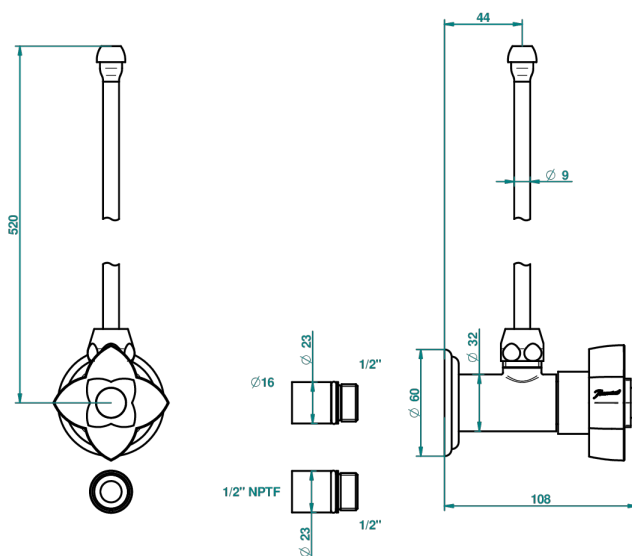

PETALE DE CRISTAL - CRISTAL CLARO

U6A-181/SLA

THG[®]
PARIS

Angle valve with 3/8 supply lavatory quick adaptor set

49564

02/04/2013

CARACTERÍSTICAS

- Pétale de Cristal - cristal claro
- Angle valve with 3/8 supply lavatory quick adaptor set