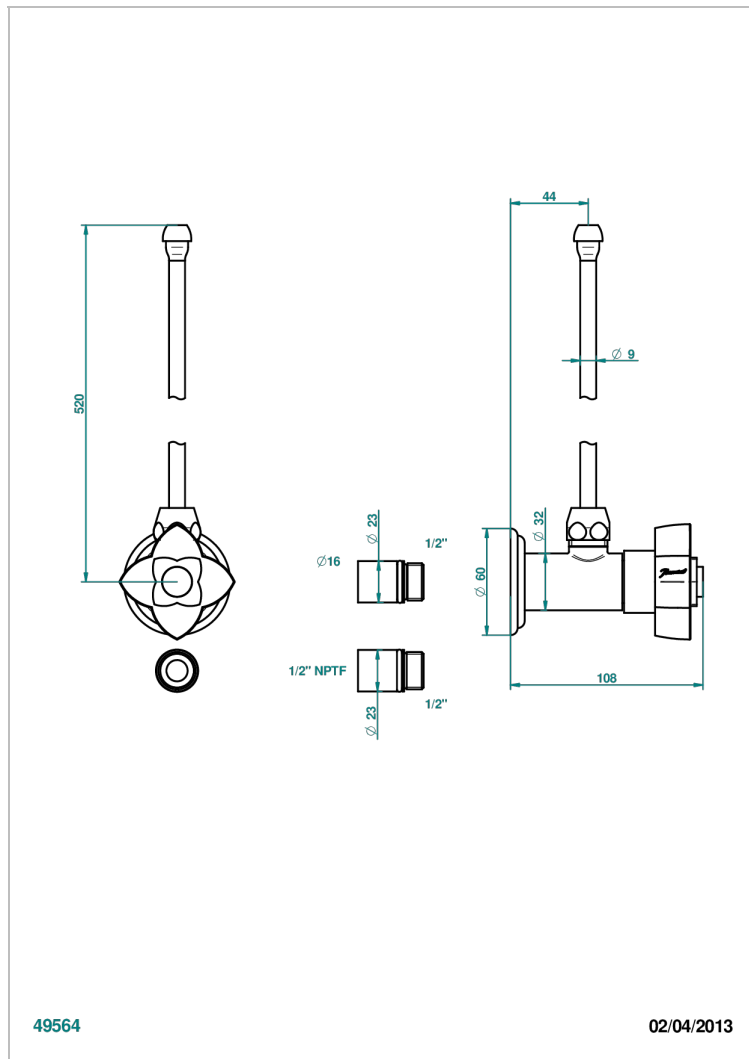

PETALE DE CRISTAL - CLEAR CRYSTAL

U6A-181/SLA

Angle supply valve with 3/8" adaptor set

THG[®]
PARIS

CHARACTERISTIC

- Pétale de Cristal - Clear crystal
- Angle supply valve with 3/8" adaptor set

AVAILABLE FINITIONS