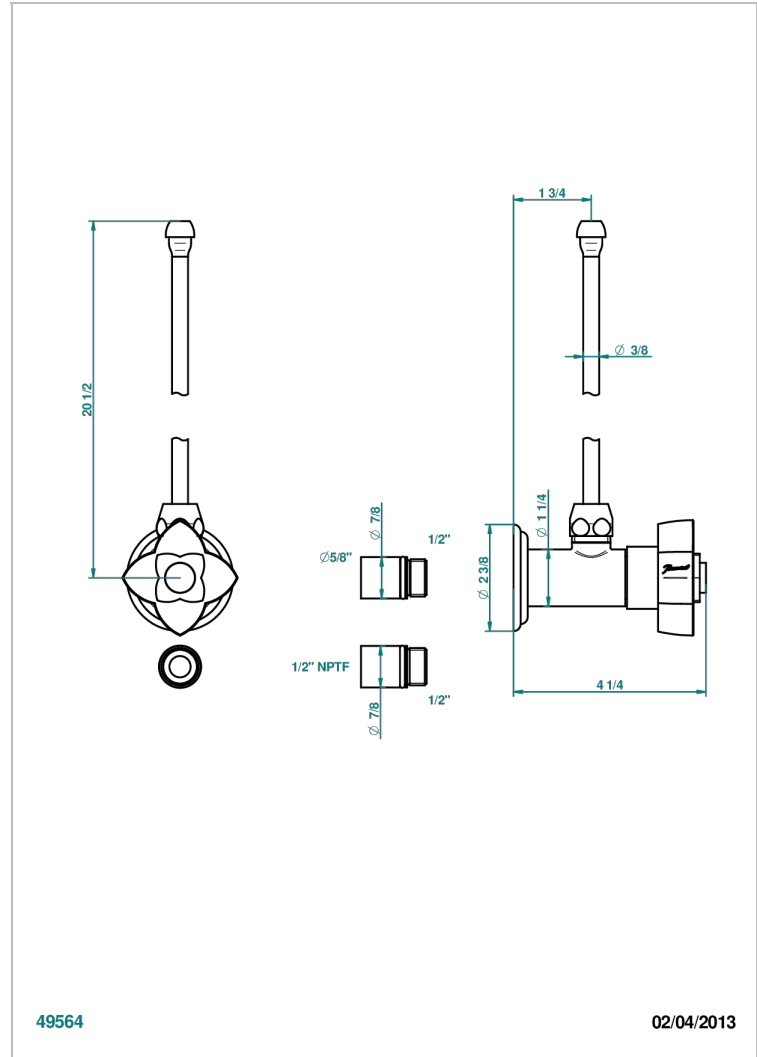

PETALE DE CRISTAL - CRISTAL CLARO

U6A-181/SLA

Angle valve with 3/8 supply lavatory quick adaptor set

THG[®]
PARIS

CARACTERÍSTICAS

- Pétale de Cristal - cristal claro
- Angle valve with 3/8 supply lavatory quick adaptor set