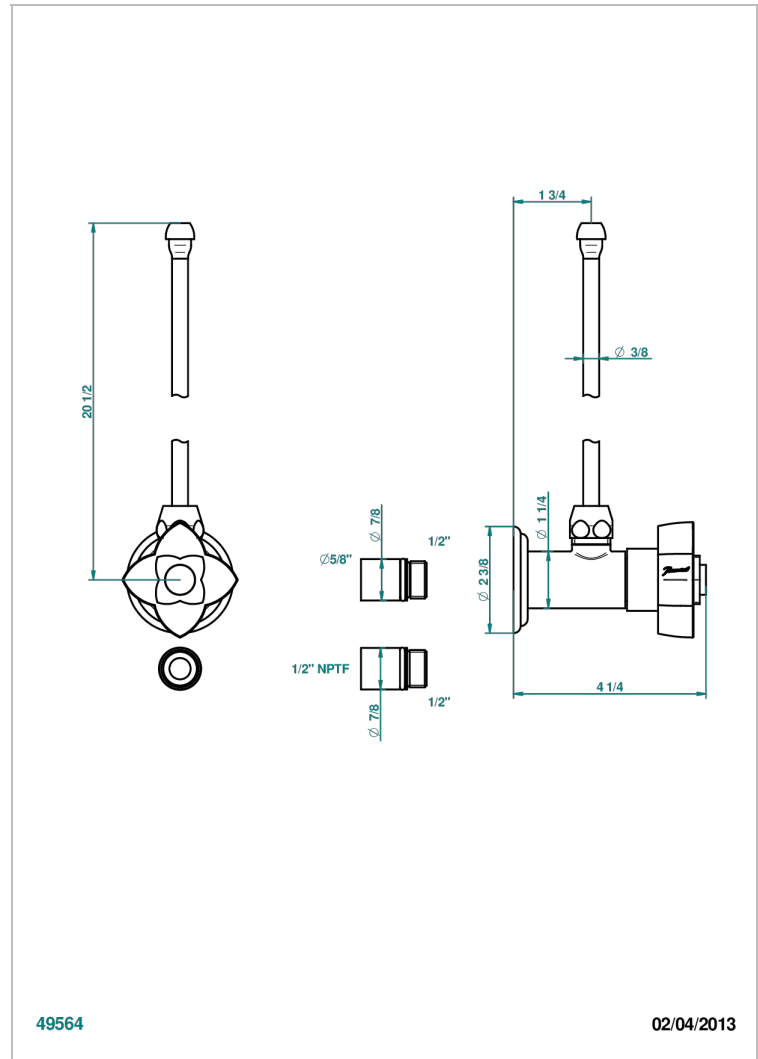

# PETALE DE CRISTAL - CLEAR CRYSTAL

U6A-181/SLA

Angle supply valve with 3/8" adaptor set

THG<sup>®</sup>  
PARIS

## CHARACTERISTIC

- Pétale de Cristal - Clear crystal
- Angle supply valve with 3/8" adaptor set