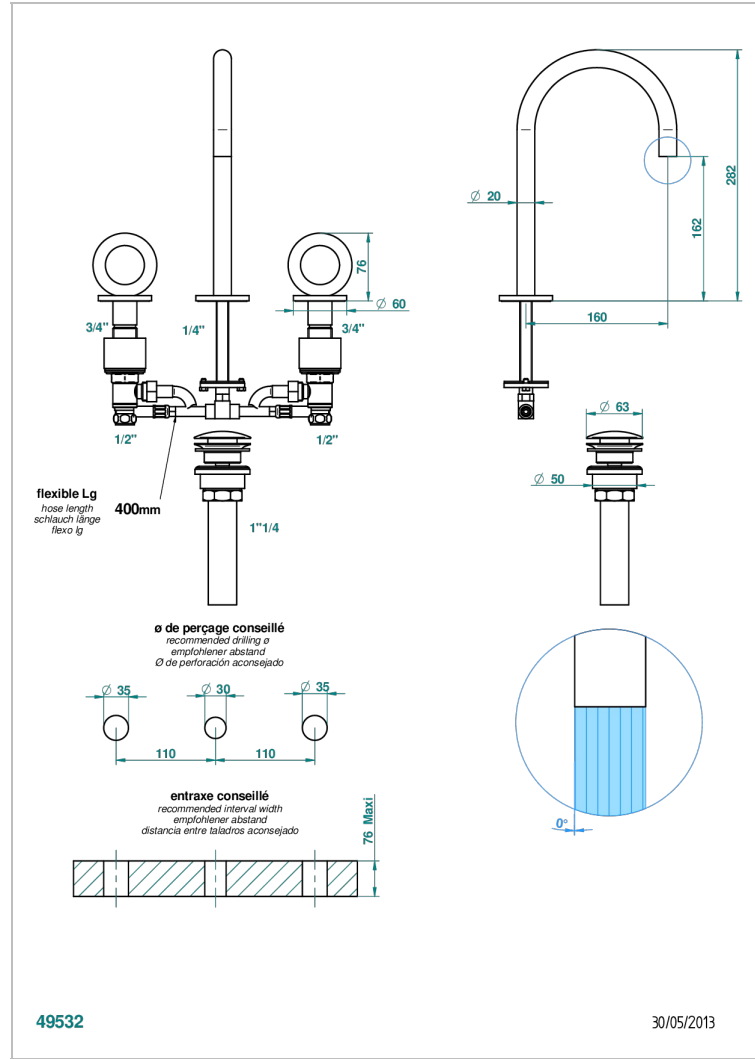

COLLECTION "O"

G4P-151/US

Widespread lavatory set with drain

THG
PARIS

CHARACTERISTIC

- Collection "O"
- Widespread lavatory set with drain

TECHNICAL SPECS

- Recommandé : 3 bars (max. 5 bars) - Advised : 43,5 psi (max. 72 psi)
- 5,7 l/min à 3 bars (1.5 gpm at 43.5 psi)