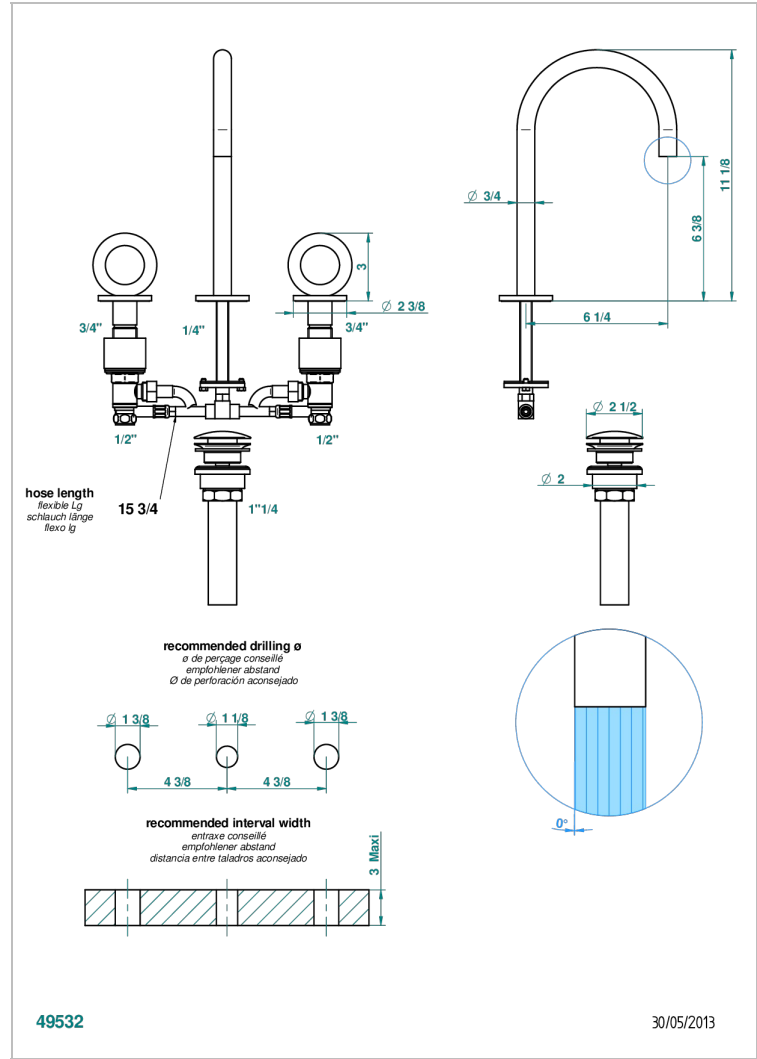

# COLLECTION "O"

G4P-151/US

Widespread lavatory set with drain

THG  
PARIS

## CHARACTERISTIC

- Collection "O"
- Widespread lavatory set with drain

## TECHNICAL SPECS

- Recommandé : 3 bars (max. 5 bars) - Advised : 43,5 psi (max. 72 psi)
- 5,7 l/min à 3 bars (1.5 gpm at 43.5 psi)