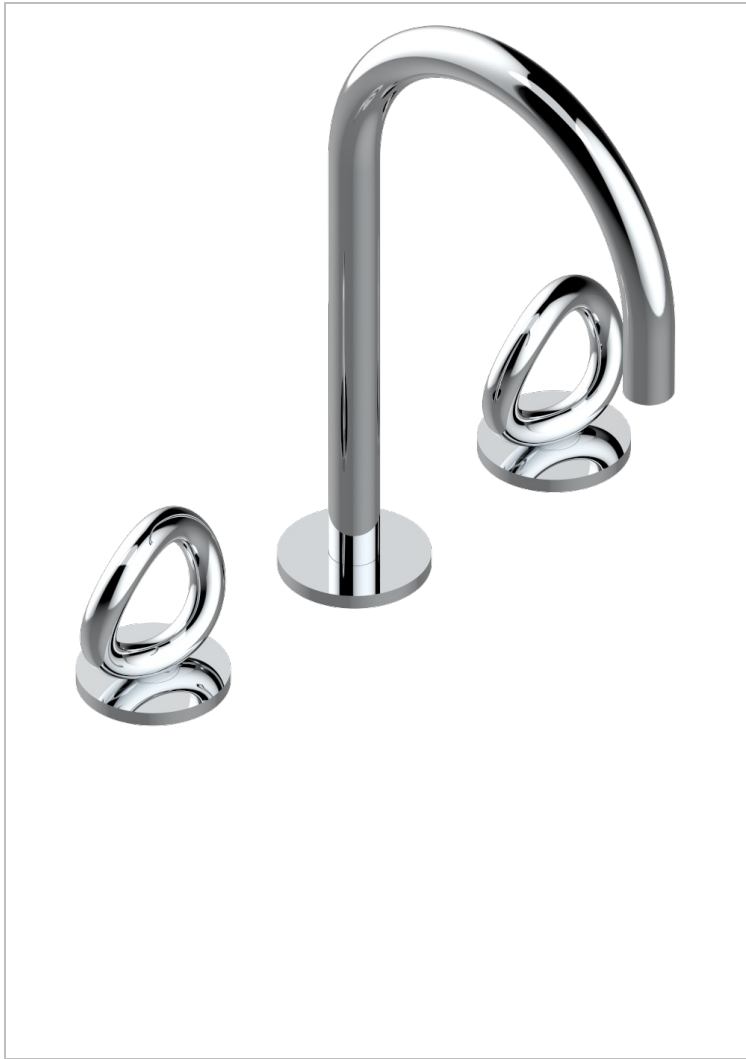

# COLLECTION "O"

G4P-151/US

Widespread lavatory set with drain

THG  
PARIS

## CHARACTERISTIC

- Collection "O"
- Widespread lavatory set with drain

## AVAILABLE FINITIONS

Black ceram - D30  
Blush PVD - H62  
Brass color PVD - H49  
Brown bronze color PVD - F33  
Chrome polished - A02  
Chrome polished / gold polished - G02

Copper antique matt, coated - H07  
Gold color PVD - H52  
Gold mat - F07  
Gold polished - F01  
Graphite PVD - H64  
Light coated bronze - D01

Matt Umber PVD - H67  
Matt blush PVD - H60  
Matt brass color PVD - H50  
Matt brown bronze color PVD - F34  
Matt chrome (American satin) - C02  
Matt gold color PVD - H53

Matt graphite PVD - H65  
Matt nickel (American satin) - C01  
Matt nickel color PVD - H56  
Nickel antique / Sovereign - H28  
Nickel color PVD - H55  
Nickel polished - B01