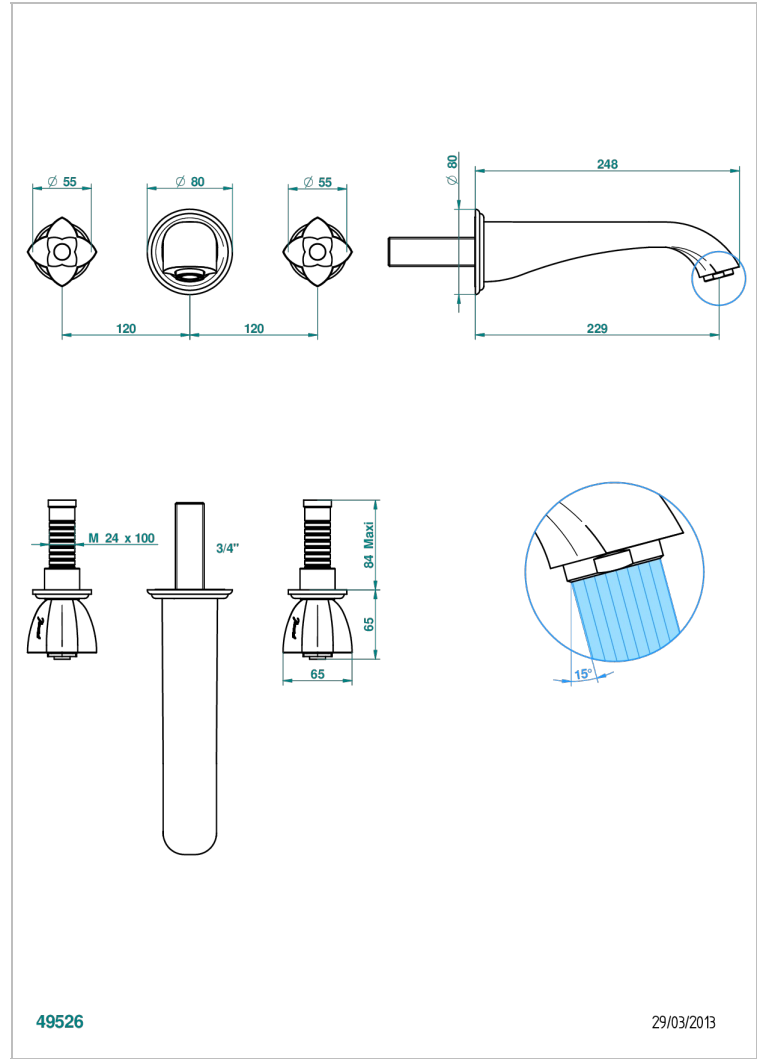

PETALE DE CRISTAL - RED CRYSTAL

U6C-40SGB

Trim only for wall mounted 3-hole basin mixer

CHARACTERISTIC

- Pétale de Cristal - Red crystal
- Trim only for wall mounted 3-hole basin mixer

TECHNICAL SPECS

- Recommandé : 3 bars (max. 5 bars) - Advised : 43,5 psi (max. 72 psi)
- 15 l/min à 3 bars (4 gpm at 43.5 psi)

RELATED SKU'S

- Ref. G00-40AC Rough parts for wall mounted 3 hole mixer, cross handle version
- Ref. G00-40AM Rough parts for wall mounted 3 hole mixer, lever handle version

AVAILABLE FINITIONS

Antique nickel - H28
Black ceram - D30
Blush PVD - H62
Brass color PVD - H49
Brown bronze color PVD - F33
Gold color PVD - H52