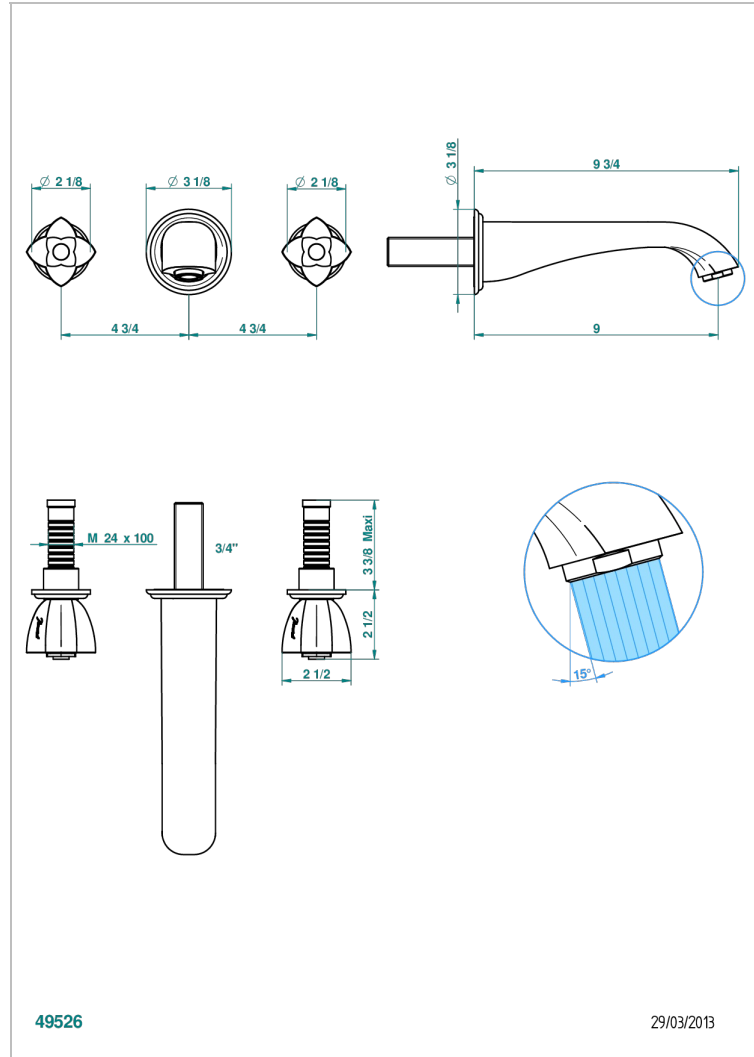

PETALE DE CRISTAL - RED CRYSTAL

U6C-40SGB

Trim only for wall mounted 3-hole basin mixer

CHARACTERISTIC

- Pétale de Cristal - Red crystal
- Trim only for wall mounted 3-hole basin mixer

TECHNICAL SPECS

- Recommandé : 3 bars (max. 5 bars) - Advised : 43,5 psi (max. 72 psi)
- 15 l/min à 3 bars (4 gpm at 43.5 psi)

RELATED SKU'S

- Ref. G00-40AC Rough parts for wall mounted 3 hole mixer, cross handle version
- Ref. G00-40AM Rough parts for wall mounted 3 hole mixer, lever handle version

AVAILABLE FINITIONS

Antique nickel - H28
Black ceram - D30
Blush PVD - H62
Brass color PVD - H49
Brown bronze color PVD - F33
Gold color PVD - H52