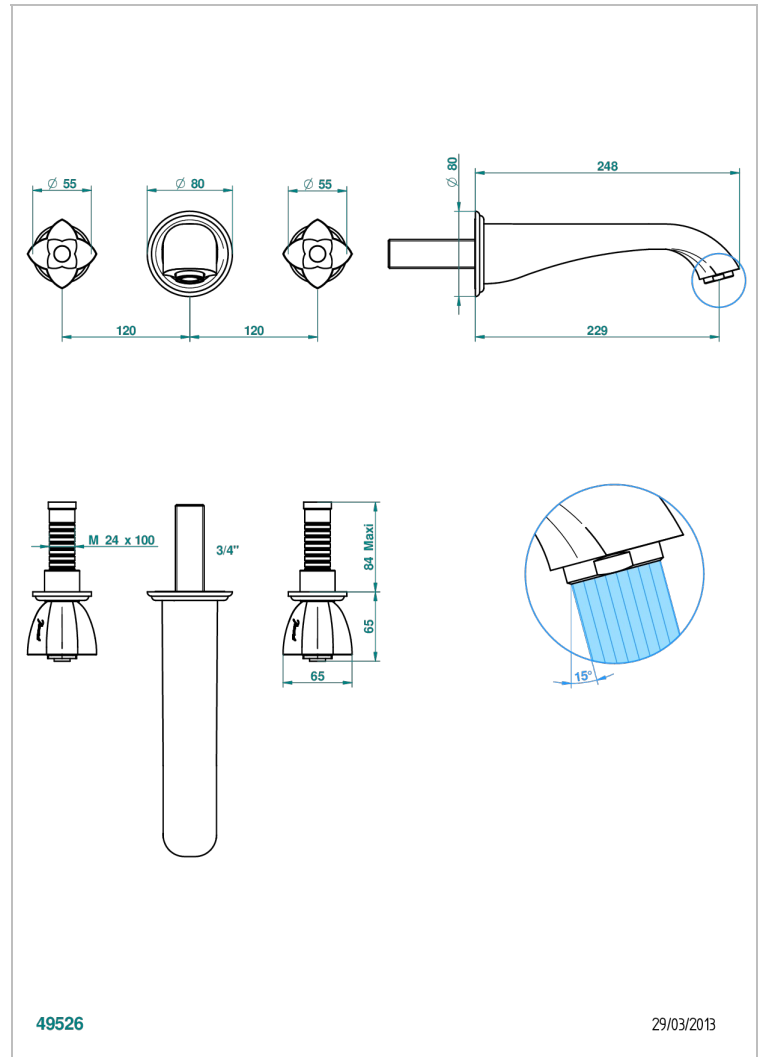

PETALE DE CRISTAL - CRISTAL ROJO

U6C-40SGB

Trim only for wall mounted 3-hole basin mixer

THG[®]
PARIS

CARACTERÍSTICAS

- Pétale de Cristal - cristal rojo
- Trim only for wall mounted 3-hole basin mixer

ESPECIFICACIONES TÉCNICAS

- Recommandé : 3 bars (max. 5 bars) - Advised : 43,5 psi (max. 72 psi)
- 15 l/min à 3 bars (4 gpm at 43.5 psi)

PRODUCTOS RELACIONADOS

- Ref. G00-40AC Rough parts for wall mounted 3 hole mixer, cross handle version
- Ref. G00-40AM Rough parts for wall mounted 3 hole mixer, lever handle version