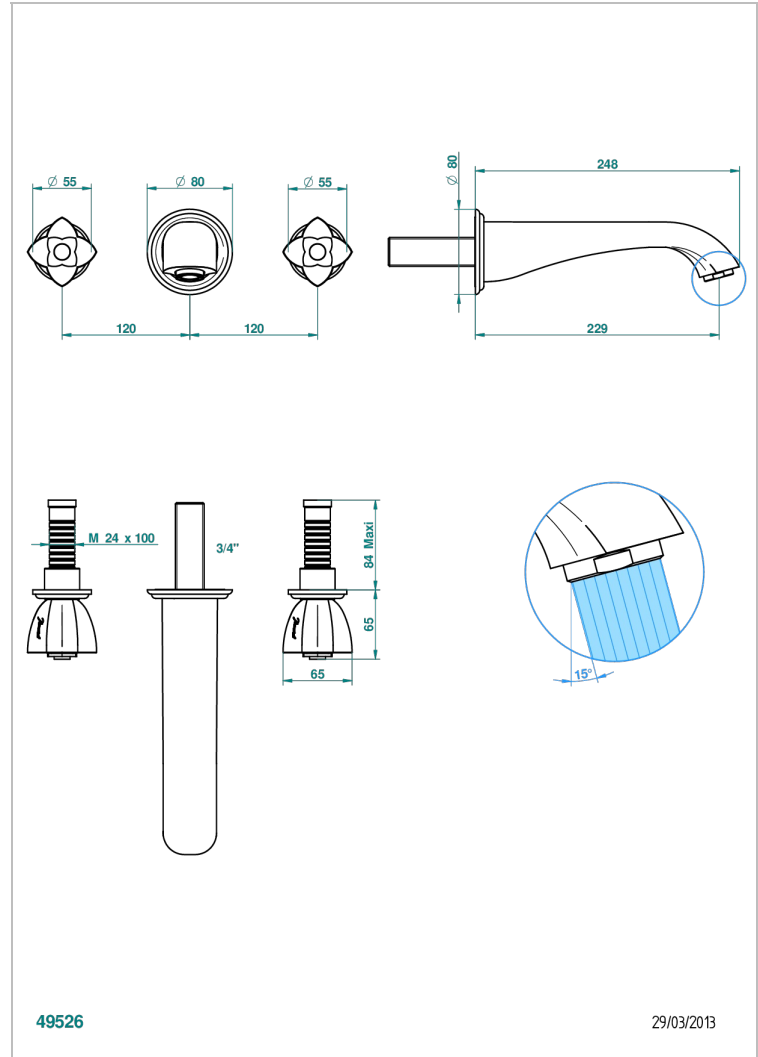

PETALE DE CRISTAL - CRISTAL ROJO

U6C-40SGB

Trim only for wall mounted 3-hole basin mixer

THG[®]
PARIS

CARACTERÍSTICAS

- Pétale de Cristal - cristal rojo
- Trim only for wall mounted 3-hole basin mixer

ESPECIFICACIONES TÉCNICAS

- Recommandé : 3 bars (max. 5 bars) - Advised : 43,5 psi (max. 72 psi)
- 15 l/min à 3 bars (4 gpm at 43.5 psi)

PRODUCTOS RELACIONADOS

- Ref. G00-40AC Rough parts for wall mounted 3 hole mixer, cross handle version
- Ref. G00-40AM Rough parts for wall mounted 3 hole mixer, lever handle version