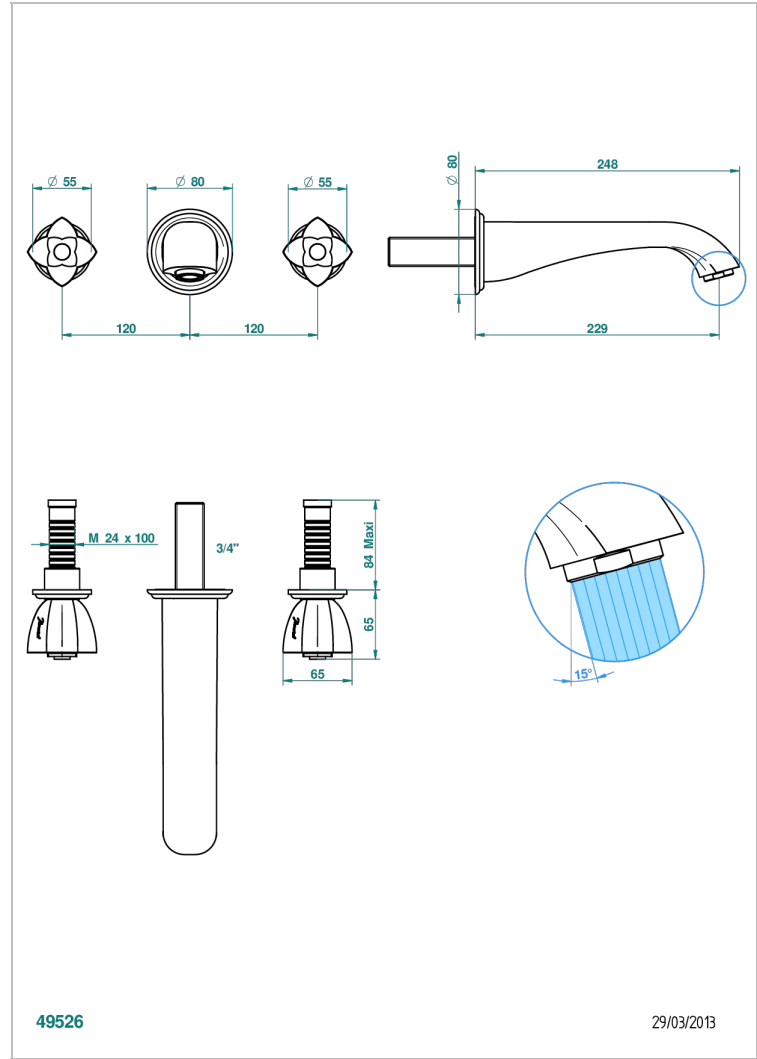

# PETALE DE CRISTAL - RED CRYSTAL

U6C-40SGB

Trim only for wall mounted 3-hole basin mixer

## CHARACTERISTIC

- Pétale de Cristal - Red crystal
- Trim only for wall mounted 3-hole basin mixer

## RELATED SKU'S

- Ref. G00-40AC Rough parts for wall mounted 3 hole mixer, cross handle version
- Ref. G00-40AM Rough parts for wall mounted 3 hole mixer, lever handle version