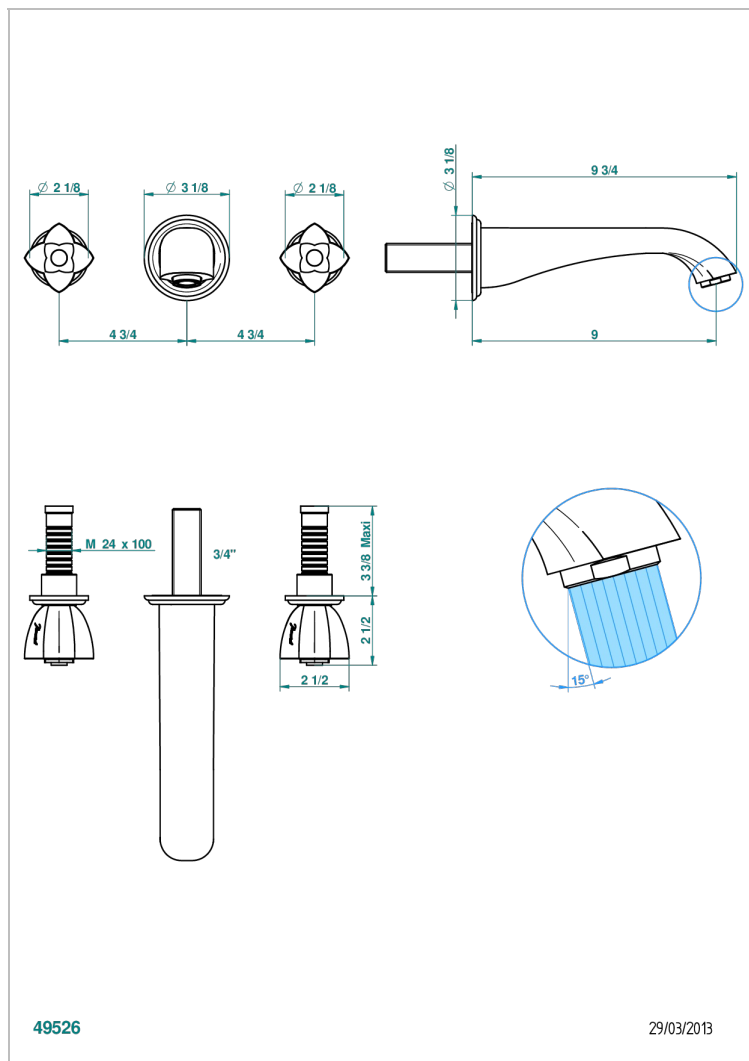

PETALE DE CRISTAL - CRISTAL ROJO

U6C-40SGB

Trim only for wall mounted 3-hole basin mixer

THG[®]
PARIS

CARACTERÍSTICAS

- Pétale de Cristal - cristal rojo
- Trim only for wall mounted 3-hole basin mixer

ESPECIFICACIONES TÉCNICAS

- Recommandé : 3 bars (max. 5 bars) - Advised : 43,5 psi (max. 72 psi)
- 15 l/min à 3 bars (4 gpm at 43.5 psi)

PRODUCTOS RELACIONADOS

- Ref. G00-40AC Rough parts for wall mounted 3 hole mixer, cross handle version
- Ref. G00-40AM Rough parts for wall mounted 3 hole mixer, lever handle version