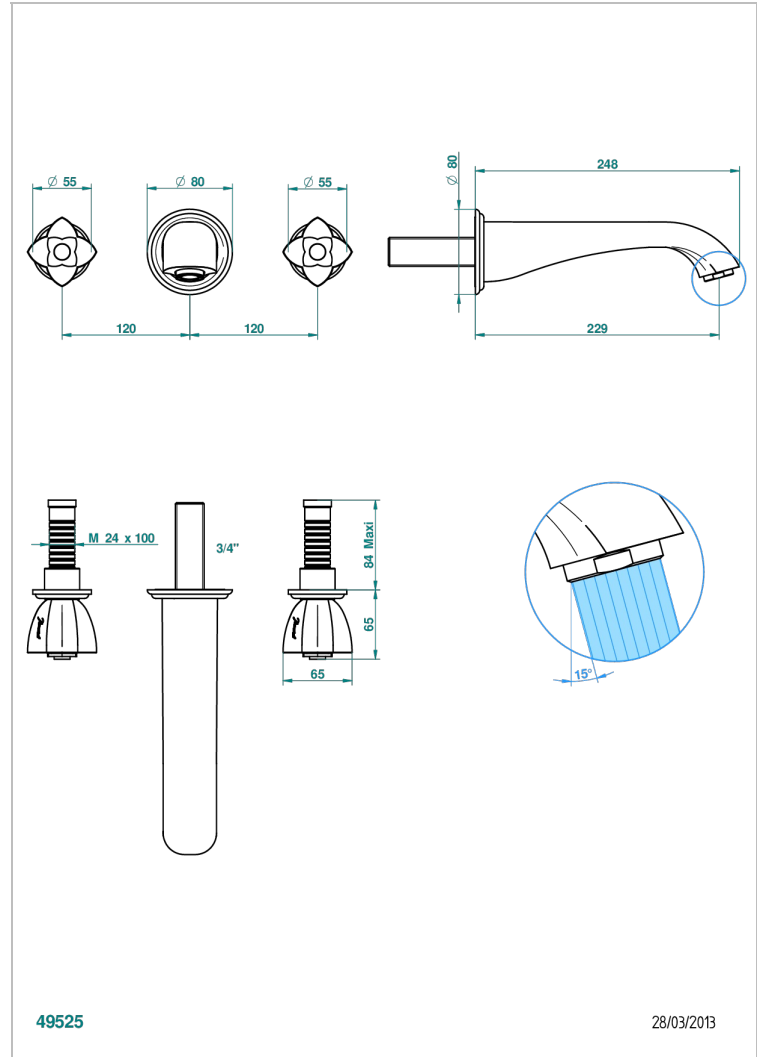

PETALE DE CRISTAL - BLUE CRYSTAL

U6B-40SGB

Trim only for wall mounted 3-hole basin mixer

CHARACTERISTIC

- Pétale de Cristal - Blue crystal
- Trim only for wall mounted 3-hole basin mixer

TECHNICAL SPECS

- Recommandé : 3 bars (max. 5 bars) - Advised : 43,5 psi (max. 72 psi)
- 15 l/min à 3 bars (4 gpm at 43.5 psi)

RELATED SKU'S

- Ref. G00-40AC Rough parts for wall mounted 3 hole mixer, cross handle version
- Ref. G00-40AM Rough parts for wall mounted 3 hole mixer, lever handle version

AVAILABLE FINITIONS

Antique nickel - H28
Black ceram - D30
Blush PVD - H62
Brass color PVD - H49
Brown bronze color PVD - F33
Gold color PVD - H52