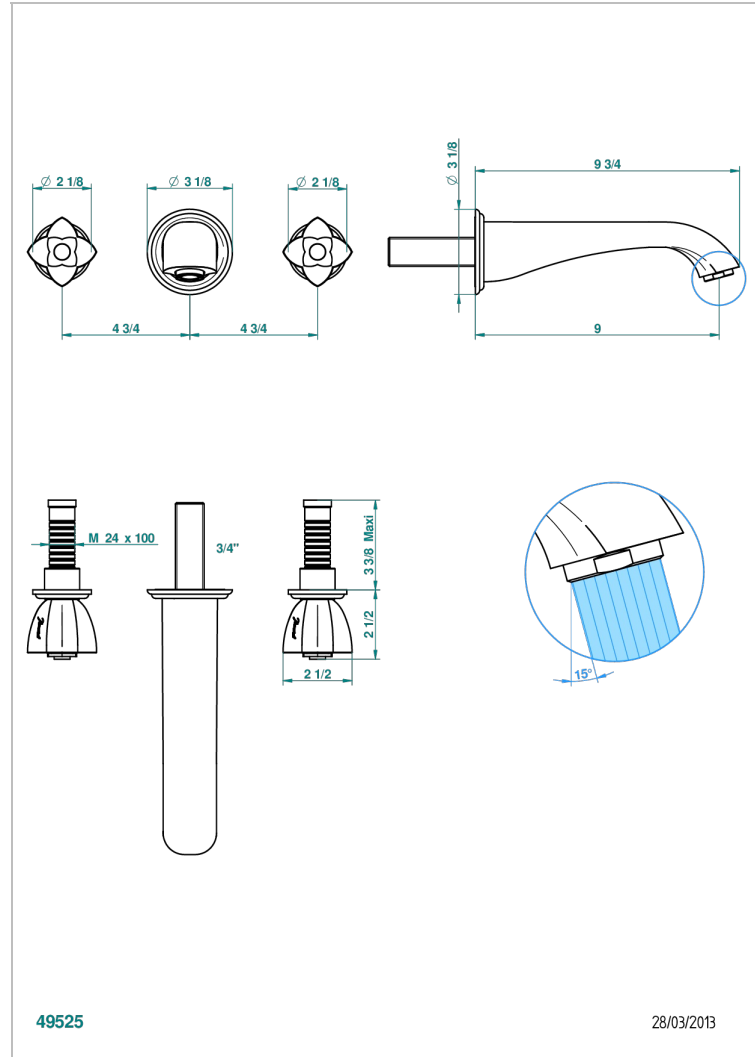

PETALE DE CRISTAL - BLUE CRYSTAL

U6B-40SGB

Trim only for wall mounted 3-hole basin mixer

THG[®]
PARIS

CHARACTERISTIC

- Pétale de Cristal - Blue crystal
- Trim only for wall mounted 3-hole basin mixer

TECHNICAL SPECS

- Recommandé : 3 bars (max. 5 bars) - Advised : 43,5 psi (max. 72 psi)
- 15 l/min à 3 bars (4 gpm at 43.5 psi)

RELATED SKU'S

- Ref. G00-40AC Rough parts for wall mounted 3 hole mixer, cross handle version
- Ref. G00-40AM Rough parts for wall mounted 3 hole mixer, lever handle version