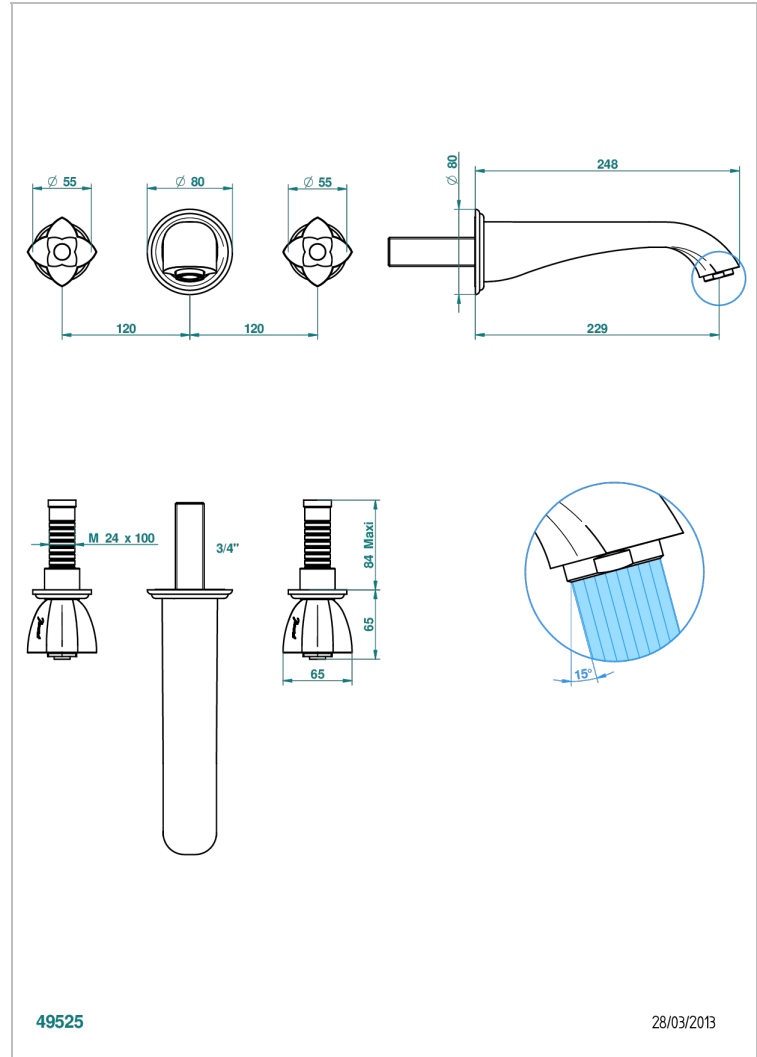

PETALE DE CRISTAL - AZUL CRISTAL

U6B-40SGB

Trim only for wall mounted 3-hole basin mixer

THG[®]
PARIS

CARACTERÍSTICAS

- Pétale de Cristal - azul cristal
- Trim only for wall mounted 3-hole basin mixer

ESPECIFICACIONES TÉCNICAS

- Recommandé : 3 bars (max. 5 bars) - Advised : 43,5 psi (max. 72 psi)
- 15 l/min à 3 bars (4 gpm at 43.5 psi)

PRODUCTOS RELACIONADOS

- Ref. G00-40AC Rough parts for wall mounted 3 hole mixer, cross handle version
- Ref. G00-40AM Rough parts for wall mounted 3 hole mixer, lever handle version