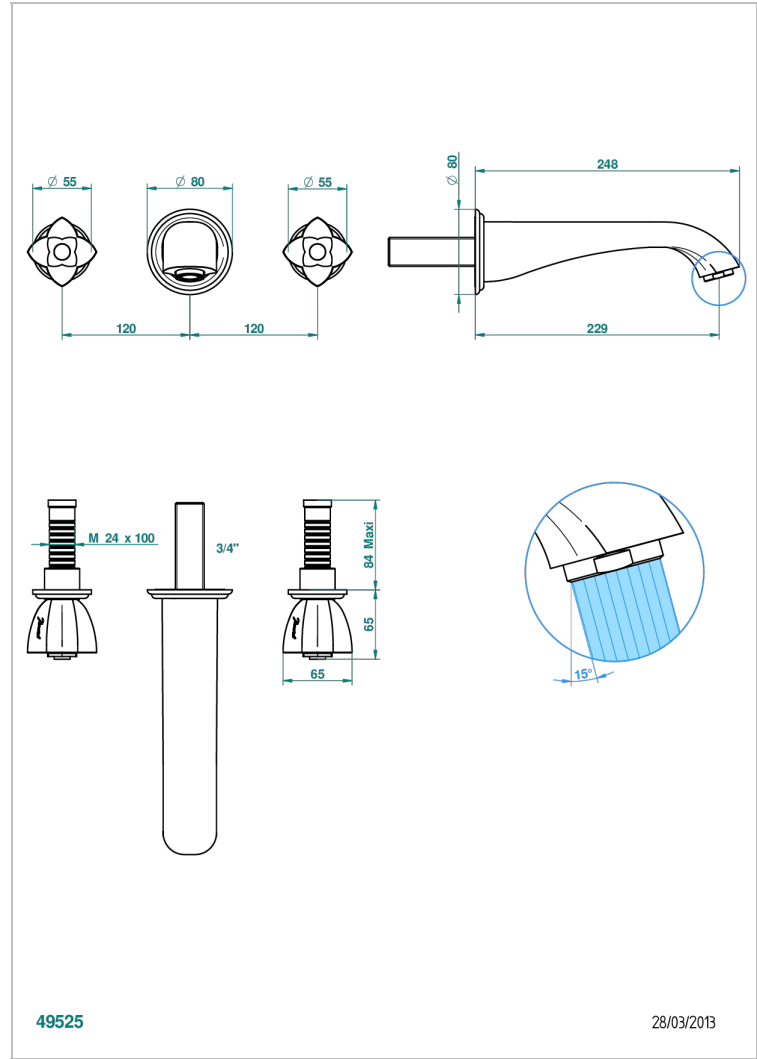

PETALE DE CRISTAL - BLUE CRYSTAL

U6B-40SGB

Trim only for wall mounted 3-hole basin mixer

CHARACTERISTIC

- Pétale de Cristal - Blue crystal
- Trim only for wall mounted 3-hole basin mixer

TECHNICAL SPECS

- Recommandé : 3 bars (max. 5 bars) - Advised : 43,5 psi (max. 72 psi)
- 15 l/min à 3 bars (4 gpm at 43.5 psi)

RELATED SKU'S

- Ref. G00-40AC Rough parts for wall mounted 3 hole mixer, cross handle version
- Ref. G00-40AM Rough parts for wall mounted 3 hole mixer, lever handle version

AVAILABLE FINITIONS

Antique nickel - H28
Black ceram - D30
Blush PVD - H62
Brass color PVD - H49
Brown bronze color PVD - F33
Gold color PVD - H52