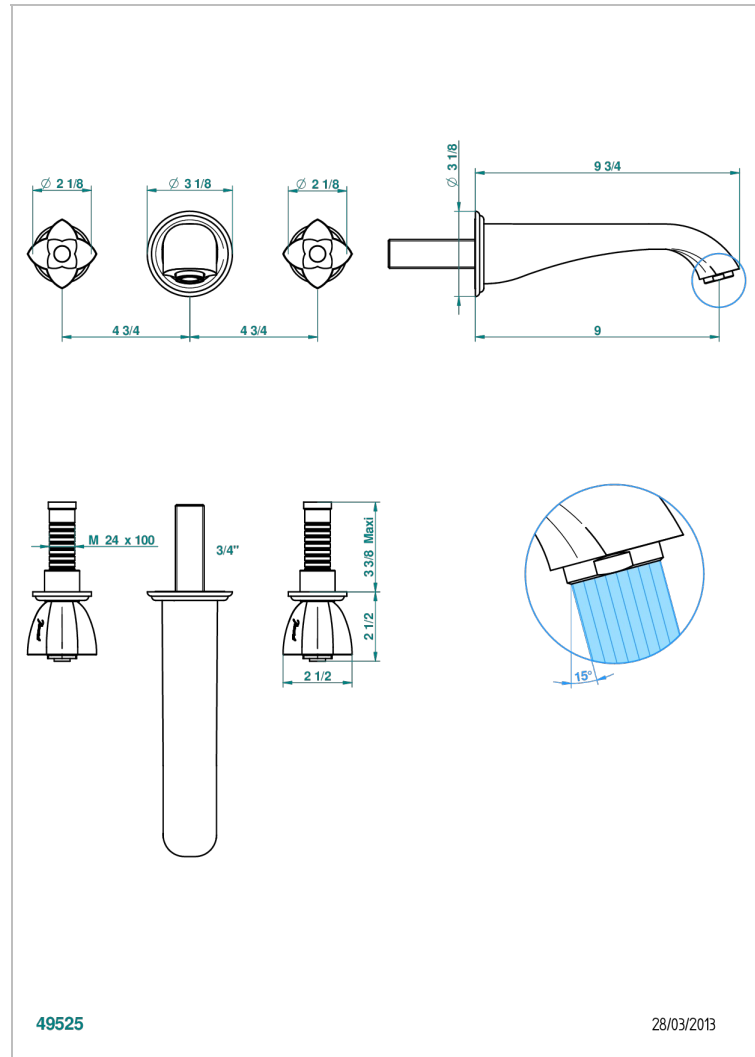

PETALE DE CRISTAL - AZUL CRISTAL

U6B-40SGB

Trim only for wall mounted 3-hole basin mixer

THG[®]
PARIS

CARACTERÍSTICAS

- Pétale de Cristal - azul cristal
- Trim only for wall mounted 3-hole basin mixer

ESPECIFICACIONES TÉCNICAS

- Recommandé : 3 bars (max. 5 bars) - Advised : 43,5 psi (max. 72 psi)
- 15 l/min à 3 bars (4 gpm at 43.5 psi)

PRODUCTOS RELACIONADOS

- Ref. G00-40AC Rough parts for wall mounted 3 hole mixer, cross handle version
- Ref. G00-40AM Rough parts for wall mounted 3 hole mixer, lever handle version