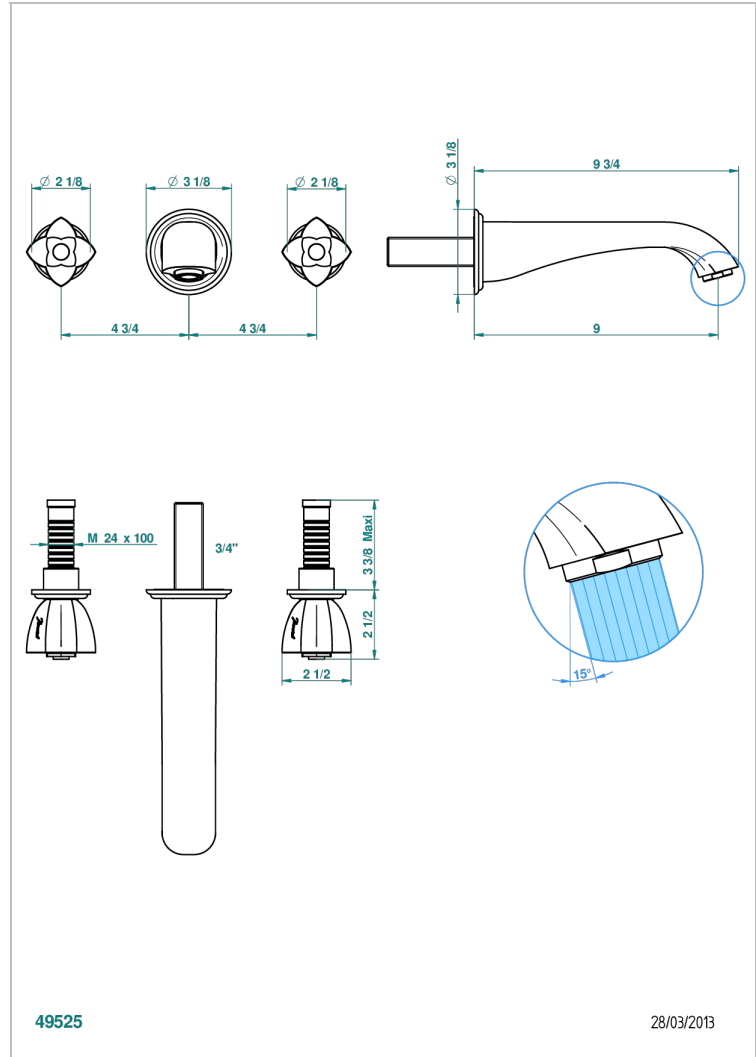

# PETALE DE CRISTAL - BLUE CRYSTAL

U6B-40SGB

Trim only for wall mounted 3-hole basin mixer

## CHARACTERISTIC

- Pétale de Cristal - Blue crystal
- Trim only for wall mounted 3-hole basin mixer

## RELATED SKU'S

- Ref. G00-40AC Rough parts for wall mounted 3 hole mixer, cross handle version
- Ref. G00-40AM Rough parts for wall mounted 3 hole mixer, lever handle version