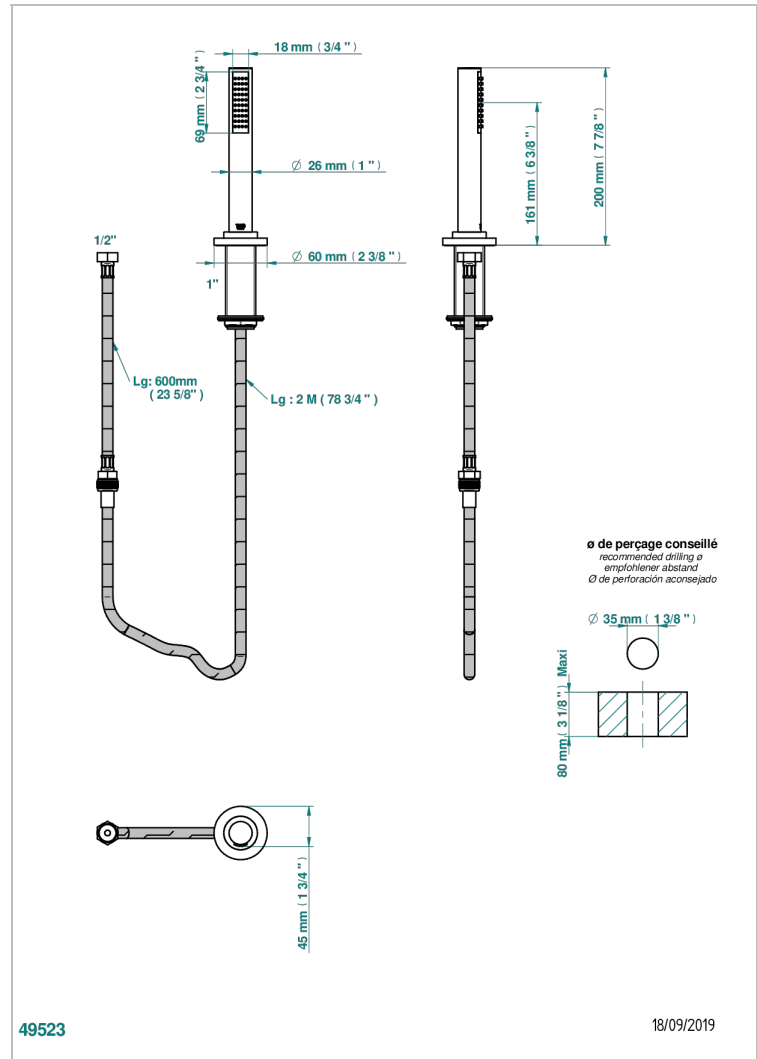

# COLLECTION "O"

G4P-60A

Deck mounted hand shower, with hose

THG<sup>®</sup>  
PARIS

## CHARACTERISTIC

- ACS : 20ACCLY558