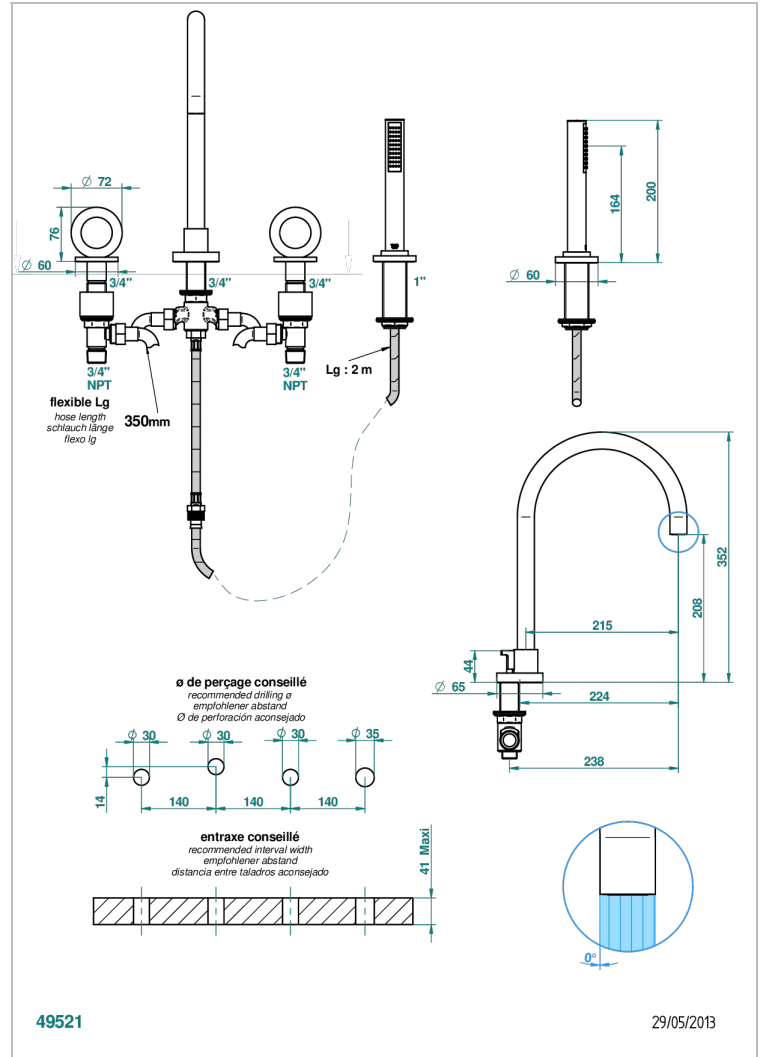

COLLECTION "O"

G4P-112BSGUS

Roman tub set with diverter spout and handshower, 3/4" valves

CHARACTERISTIC

- ASME : ASME A112.18.1-2011/CSA B125.1-11

STANDARDS

AVAILABLE FINITIONS

Black ceram - D30
Blush PVD - H62
Brass color PVD - H49
Brown bronze color PVD - F33
Chrome polished - A02
Chrome polished / gold polished - G02

Copper antique matt, coated - H07
Gold color PVD - H52
Gold mat - F07
Gold polished - F01
Graphite PVD - H64
Light coated bronze - D01

Matt Umber PVD - H67
Matt blush PVD - H60
Matt brass color PVD - H50
Matt brown bronze color PVD - F34
Matt chrome (American satin) - C02
Matt gold color PVD - H53

Matt graphite PVD - H65
Matt nickel (American satin) - C01
Matt nickel color PVD - H56
Nickel antique / Sovereign - H28
Nickel color PVD - H55
Nickel polished - B01

Soft gold - F30
Soft matt gold - F31
Umber PVD - H66