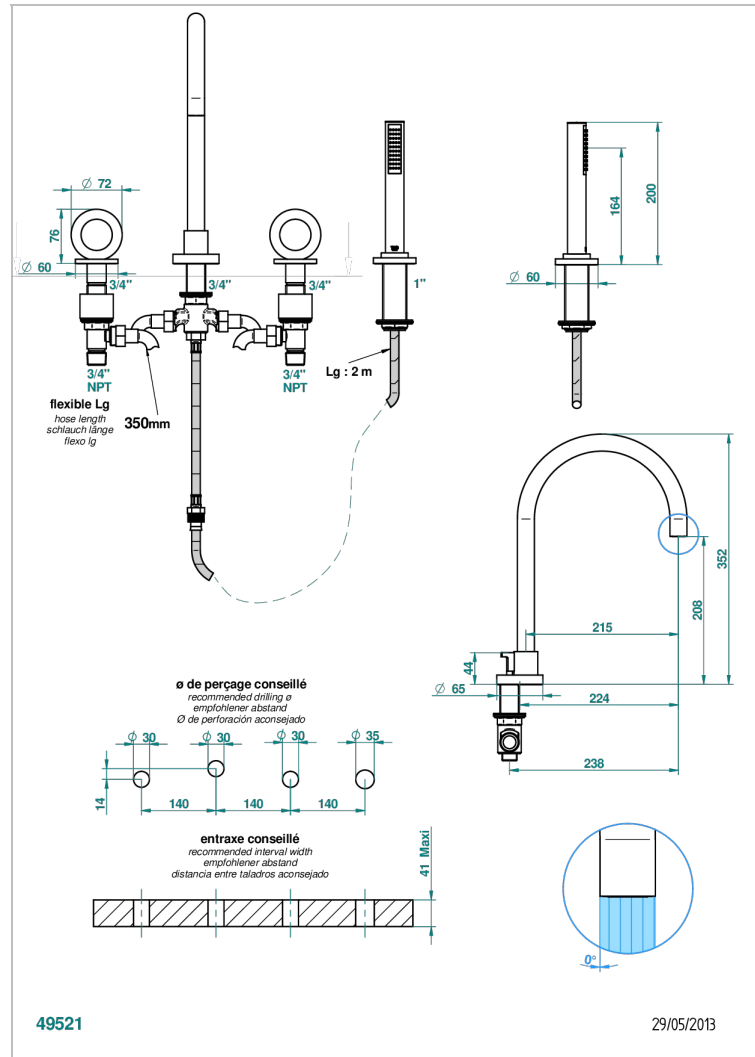

# COLLECTION "O"

G4P-112BSG

Rim mounted 4-hole bath/shower mixer, diverter to super goliath spout

THG  
PARIS

## CHARACTERISTIC

- ACS : 18ACCLY473
- DVGW : DW-6051CN0459
- NF : NF EN 200 - IID/A - Chrome