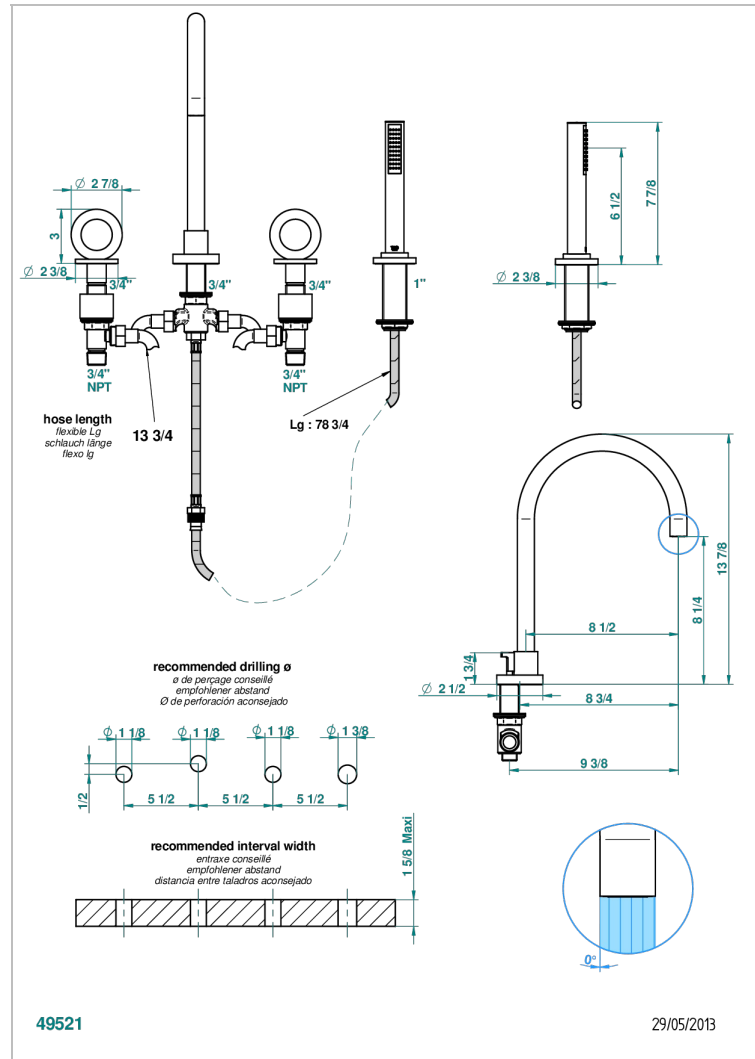

# COLLECTION "O"

G4P-112BSG

Rim mounted 4-hole bath/shower mixer, diverter to super goliath spout

THG  
PARIS

## CHARACTERISTIC

- ACS : 18ACCLY473
- DVGW : DW-6051CN0459
- NF : NF EN 200 - IID/A - Chrome