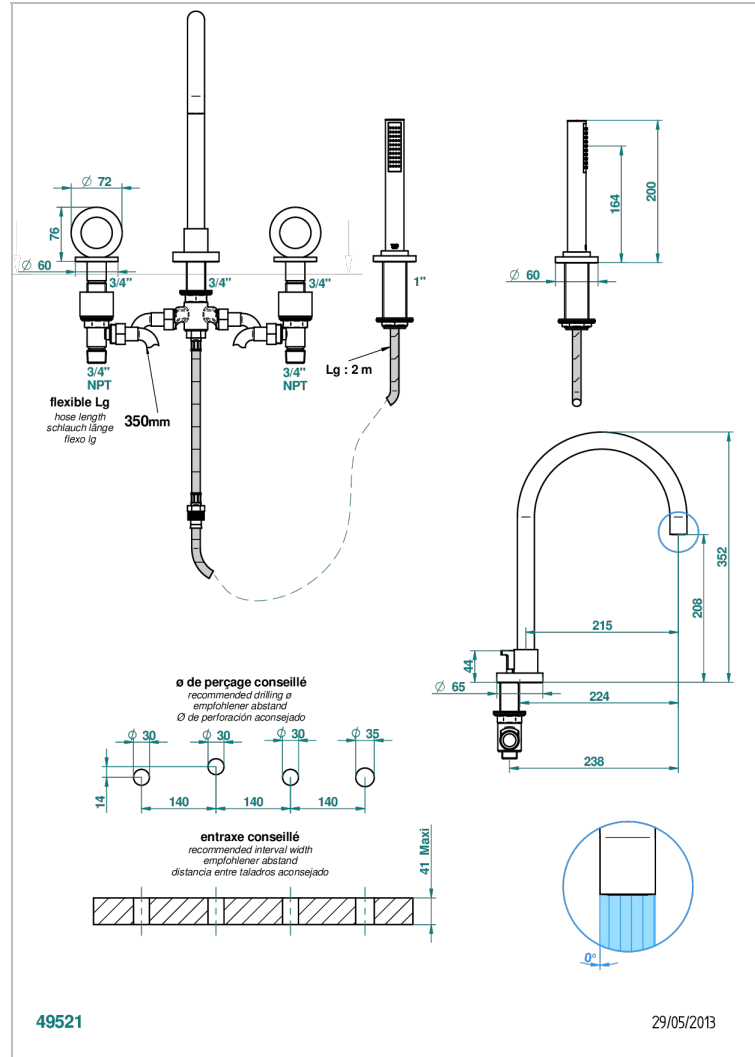

COLLECTION "O"

G4P-112BSG

Rim mounted 4-hole bath/shower mixer, diverter to super goliath spout

THG
PARIS

CHARACTERISTIC

- ACS : 18ACCLY473
- DVGW : DW-6051CN0459
- NF : NF EN 200 - IID/A - Chrome

STANDARDS

AVAILABLE FINITIONS

Antique nickel - H28
Black ceram - D30
Blush PVD - H62
Brass color PVD - H49
Brown bronze color PVD - F33
Gold color PVD - H52

Graphite PVD - H64
Lacquered light bronze - D01
Matt Umber PVD - H67
Matt blush PVD - H60
Matt brass color PVD - H50
Matt brown bronze color PVD - F34