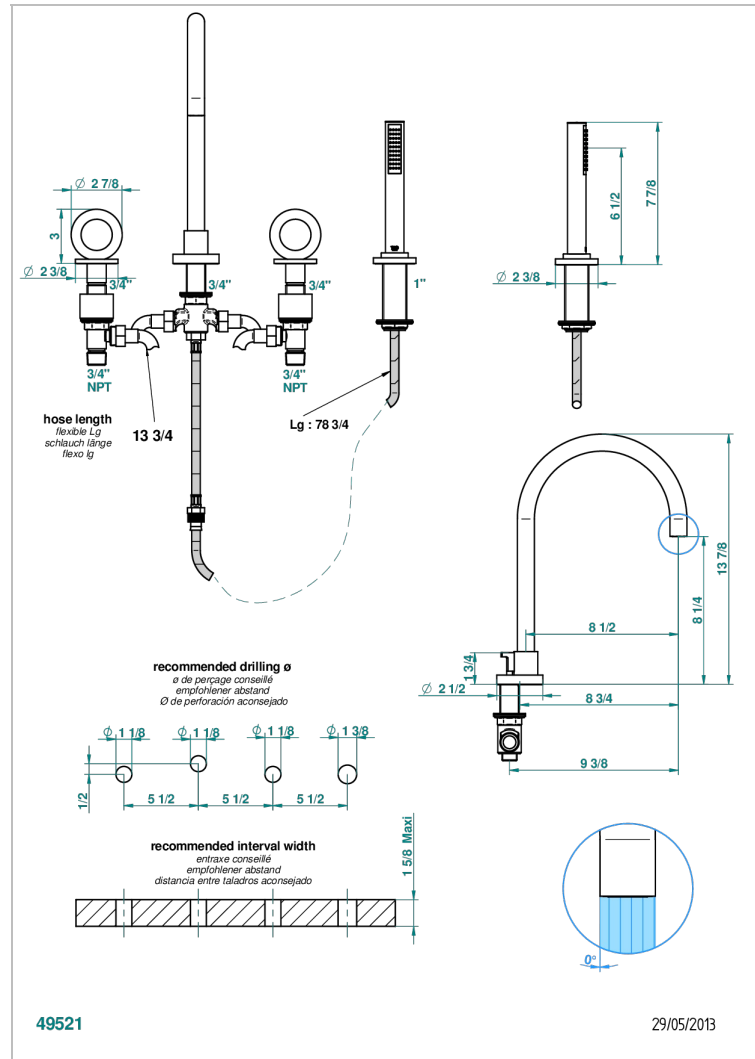

COLLECTION "O"

G4P-112BSG

Rim mounted 4-hole bath/shower mixer, diverter to super goliath spout

THG
PARIS

CHARACTERISTIC

- ACS : 18ACCLY473
- DVGW : DW-6051CN0459
- NF : NF EN 200 - IID/A - Chrome

STANDARDS

AVAILABLE FINITIONS

Antique nickel - H28
Black ceram - D30
Blush PVD - H62
Brass color PVD - H49
Brown bronze color PVD - F33
Gold color PVD - H52

Graphite PVD - H64
Lacquered light bronze - D01
Matt Umber PVD - H67
Matt blush PVD - H60
Matt brass color PVD - H50
Matt brown bronze color PVD - F34