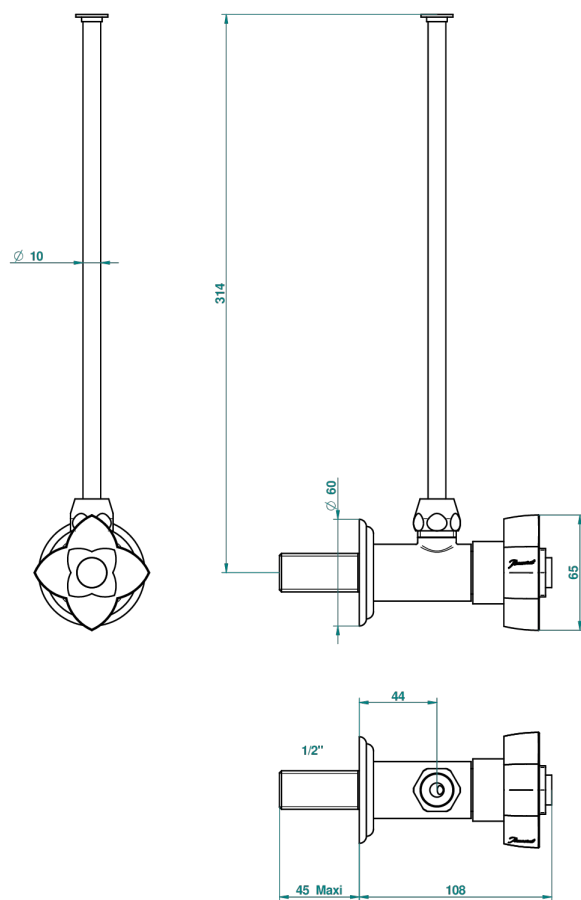

PETALE DE CRISTAL - RED CRYSTAL

U6C-181/S

1/2" stylised adjustable stop cock with 30 cm tube

49515

28/03/2013

CHARACTERISTIC

- Pétale de Cristal - Red crystal
- 1/2" stylised adjustable stop cock with 30 cm tube