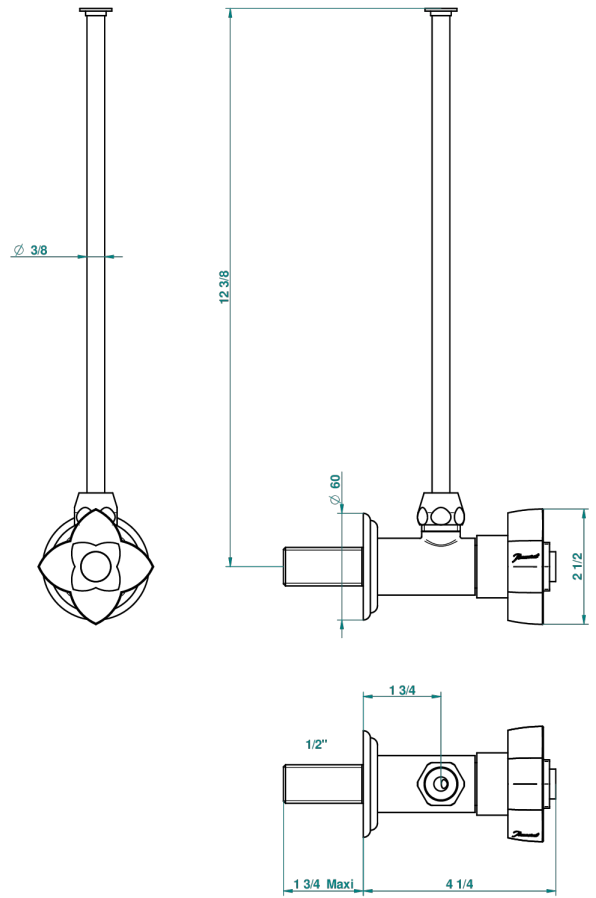

PETALE DE CRISTAL - RED CRYSTAL

U6C-181/S

1/2" stylised adjustable stop cock with 30 cm tube

THG[®]
PARIS

49515

28/03/2013

CHARACTERISTIC

- Pétale de Cristal - Red crystal
- 1/2" stylised adjustable stop cock with 30 cm tube