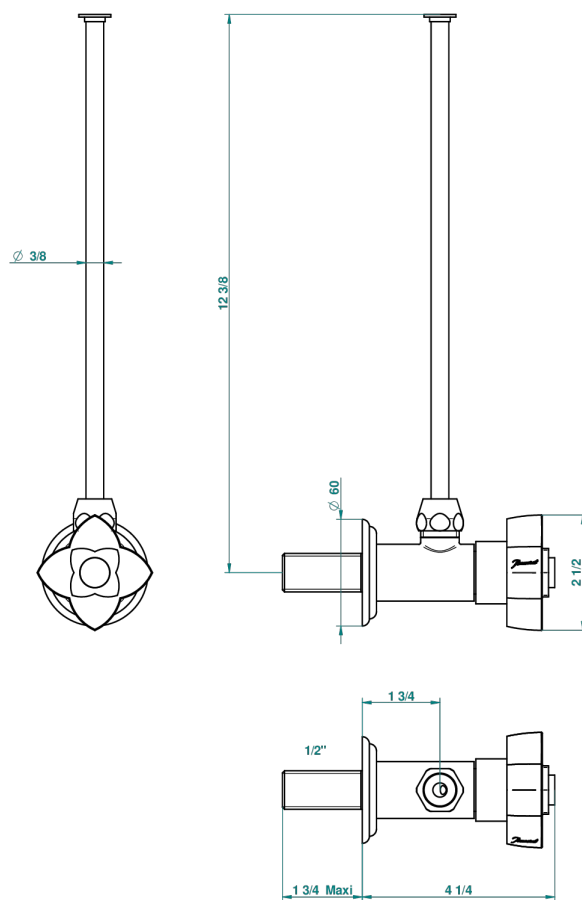

# PETALE DE CRISTAL - RED CRYSTAL

U6C-181/S

1/2" stylised adjustable stop cock with 30 cm tube

THG<sup>®</sup>  
PARIS

49515

28/03/2013

## CHARACTERISTIC

- Pétale de Cristal - Red crystal
- 1/2" stylised adjustable stop cock with 30 cm tube