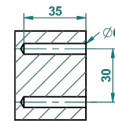

JAIPUR BLACK ONYX

A9C-4720

Wall mounted toilet brush holder

THG®
PARIS

49514

13/01/2016

CHARACTERISTIC

- Jaipur Black Onyx
- Wall mounted toilet brush holder

AVAILABLE FINITIONS

Black ceram - D30
Blush PVD - H62
Brass color PVD - H49
Brown bronze color PVD - F33
Chrome polished - A02
Chrome polished / gold polished - G02

Copper antique matt, coated - H07
Gold color PVD - H52
Gold mat - F07
Gold polished - F01
Graphite PVD - H64
Light coated bronze - D01

Matt Umber PVD - H67
Matt blush PVD - H60
Matt brass color PVD - H50
Matt brown bronze color PVD - F34
Matt chrome (American satin) - C02
Matt gold color PVD - H53

Matt graphite PVD - H65
Matt nickel (American satin) - C01
Matt nickel color PVD - H56
Nickel antique / Sovereign - H28
Nickel color PVD - H55
Nickel polished - B01

Soft gold - F30
Soft matt gold - F31
Umber PVD - H66