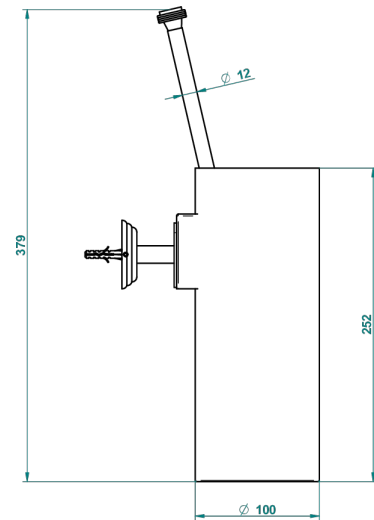

JAIPUR BLACK ONYX

A9C-4720

Wall mounted toilet brush holder

THG®
PARIS

49514

13/01/2016

CHARACTERISTIC

- Jaipur Black Onyx
- Wall mounted toilet brush holder

AVAILABLE FINITIONS

Black ceram - D30
Blush PVD - H62
Brass color PVD - H49
Brown bronze color PVD - F33
Chrome polished - A02
Chrome polished / gold polished - G02

Copper antique matt, coated - H07
Gold color PVD - H52
Gold mat - F07
Gold polished - F01
Graphite PVD - H64
Light coated bronze - D01

Matt Umber PVD - H67
Matt blush PVD - H60
Matt brass color PVD - H50
Matt brown bronze color PVD - F34
Matt chrome (American satin) - C02
Matt gold color PVD - H53

Matt graphite PVD - H65
Matt nickel (American satin) - C01
Matt nickel color PVD - H56
Nickel antique / Sovereign - H28
Nickel color PVD - H55
Nickel polished - B01

Soft gold - F30
Soft matt gold - F31
Umber PVD - H66