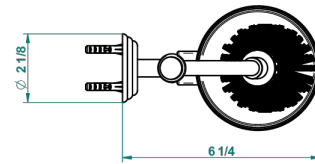

JAIPUR BLACK ONYX

A9C-4720

Wall mounted toilet brush holder

THG®
PARIS

49514

13/01/2016

CHARACTERISTIC

- Jaipur Black Onyx
- Wall mounted toilet brush holder

AVAILABLE FINITIONS

Black ceram - D30
Blush PVD - H62
Brass color PVD - H49
Brown bronze color PVD - F33
Chrome polished - A02
Chrome polished / gold polished - G02

Copper antique matt, coated - H07
Gold color PVD - H52
Gold mat - F07
Gold polished - F01
Graphite PVD - H64
Light coated bronze - D01

Matt Umber PVD - H67
Matt blush PVD - H60
Matt brass color PVD - H50
Matt brown bronze color PVD - F34
Matt chrome (American satin) - C02
Matt gold color PVD - H53

Matt graphite PVD - H65
Matt nickel (American satin) - C01
Matt nickel color PVD - H56
Nickel antique / Sovereign - H28
Nickel color PVD - H55
Nickel polished - B01

Soft gold - F30
Soft matt gold - F31
Umber PVD - H66