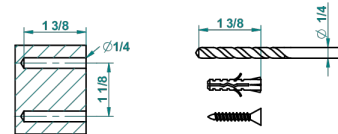

JAIPUR BLACK ONYX

A9C-4720

Wall mounted toilet brush holder

THG®
PARIS

49514

13/01/2016

CHARACTERISTIC

- Jaipur Black Onyx
- Wall mounted toilet brush holder

AVAILABLE FINITIONS

Black ceram - D30
Blush PVD - H62
Brass color PVD - H49
Brown bronze color PVD - F33
Chrome polished - A02
Chrome polished / gold polished - G02

Copper antique matt, coated - H07
Gold color PVD - H52
Gold mat - F07
Gold polished - F01
Graphite PVD - H64
Light coated bronze - D01

Matt Umber PVD - H67
Matt blush PVD - H60
Matt brass color PVD - H50
Matt brown bronze color PVD - F34
Matt chrome (American satin) - C02
Matt gold color PVD - H53

Matt graphite PVD - H65
Matt nickel (American satin) - C01
Matt nickel color PVD - H56
Nickel antique / Sovereign - H28
Nickel color PVD - H55
Nickel polished - B01

Soft gold - F30
Soft matt gold - F31
Umber PVD - H66