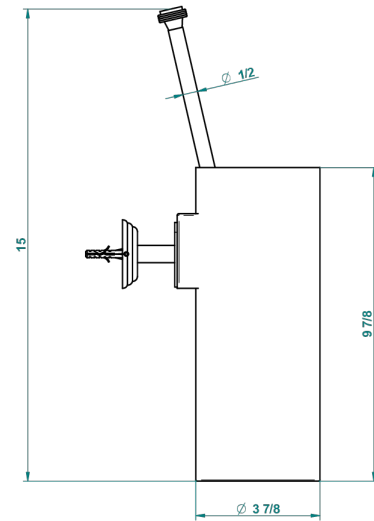

JAIPUR BLACK ONYX

A9C-4720

Wall mounted toilet brush holder

THG®
PARIS

49514

13/01/2016

CHARACTERISTIC

- Jaipur Black Onyx
- Wall mounted toilet brush holder

AVAILABLE FINITIONS

Black ceram - D30
Blush PVD - H62
Brass color PVD - H49
Brown bronze color PVD - F33
Chrome polished - A02
Chrome polished / gold polished - G02

Copper antique matt, coated - H07
Gold color PVD - H52
Gold mat - F07
Gold polished - F01
Graphite PVD - H64
Light coated bronze - D01

Matt Umber PVD - H67
Matt blush PVD - H60
Matt brass color PVD - H50
Matt brown bronze color PVD - F34
Matt chrome (American satin) - C02
Matt gold color PVD - H53

Matt graphite PVD - H65
Matt nickel (American satin) - C01
Matt nickel color PVD - H56
Nickel antique / Sovereign - H28
Nickel color PVD - H55
Nickel polished - B01

Soft gold - F30
Soft matt gold - F31
Umber PVD - H66