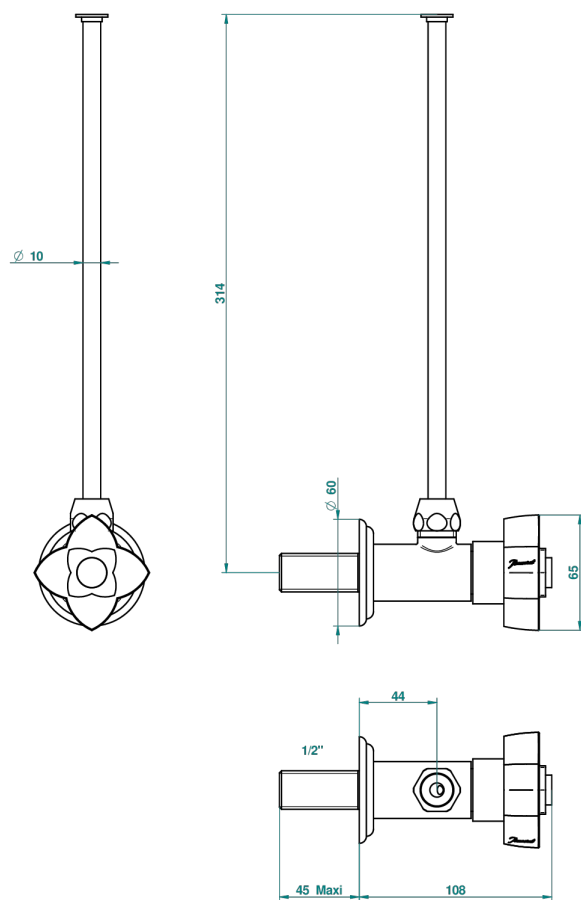

PETALE DE CRISTAL - BLUE CRYSTAL

U6B-181/S

1/2" stylised adjustable stop cock with 30 cm tube

49513

28/03/2013

CHARACTERISTIC

- Pétale de Cristal - Blue crystal
- 1/2" stylised adjustable stop cock with 30 cm tube