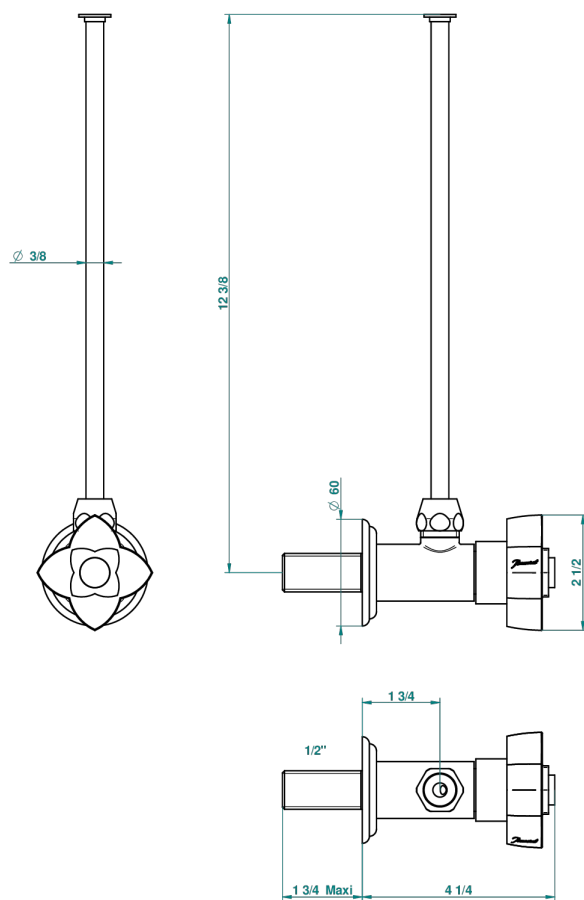

PETALE DE CRISTAL - BLUE CRYSTAL

U6B-181/S

1/2" stylised adjustable stop cock with 30 cm tube

49513

28/03/2013

CHARACTERISTIC

- Pétale de Cristal - Blue crystal
- 1/2" stylised adjustable stop cock with 30 cm tube