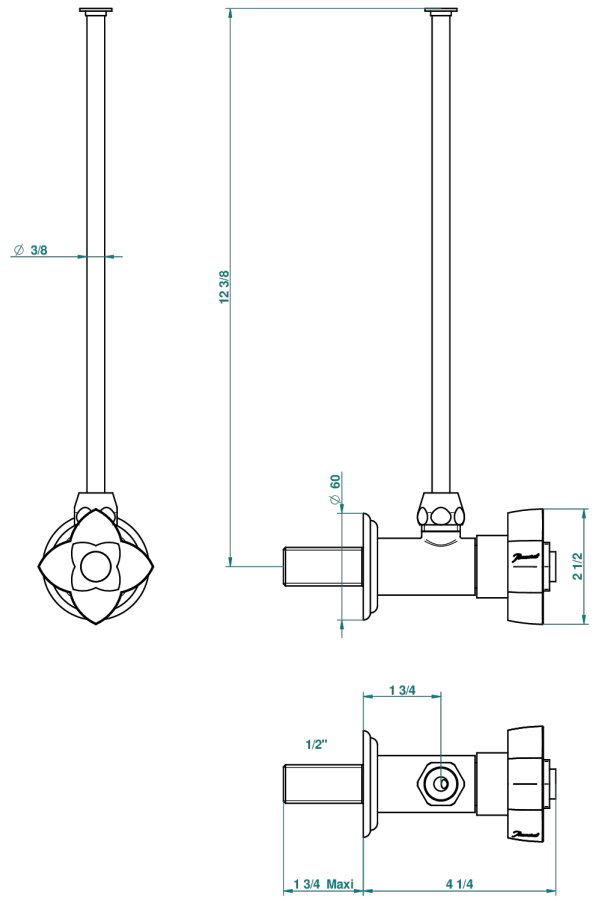

PETALE DE CRISTAL - BLUE CRYSTAL

U6B-181/S

1/2" stylised adjustable stop cock with 30 cm tube

49513

28/03/2013

CHARACTERISTIC

- Pétale de Cristal - Blue crystal
- 1/2" stylised adjustable stop cock with 30 cm tube