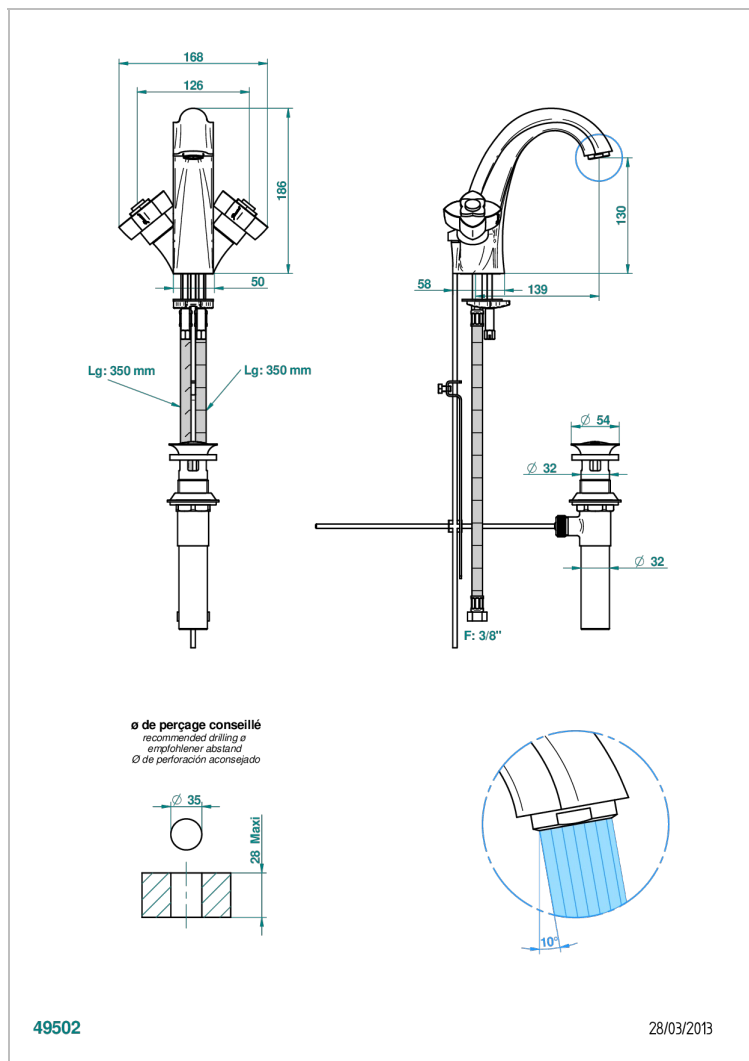

# PETALE DE CRISTAL - RED CRYSTAL

U6C-2155/US

Single hole lavatory set with drain

## CHARACTERISTIC

- Pétale de Cristal - Red crystal
- Single hole lavatory set with drain