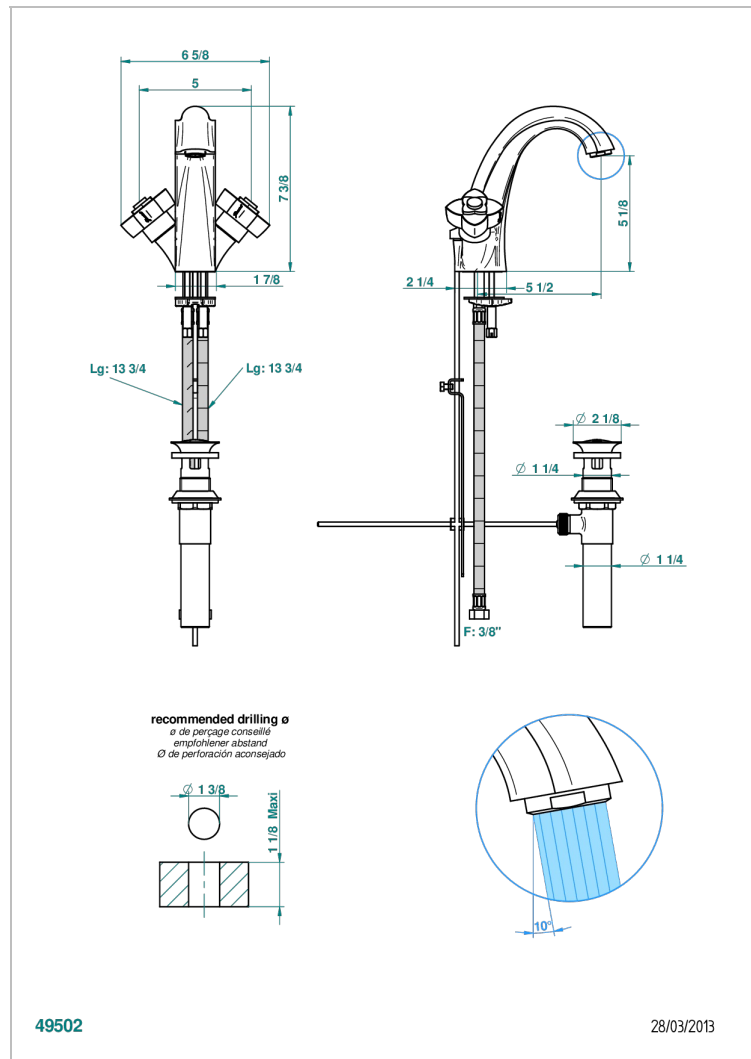

PETALE DE CRISTAL - RED CRYSTAL

U6C-2155/US

Single hole lavatory set with drain

CHARACTERISTIC

- Pétale de Cristal - Red crystal
- Single hole lavatory set with drain

TECHNICAL SPECS

- Recommandé : 3 bars (max. 5 bars) - Advised : 43,5 psi (max. 72 psi)
- 5,7 l/min à 3 bars (1.5 gpm at 43.5 psi)