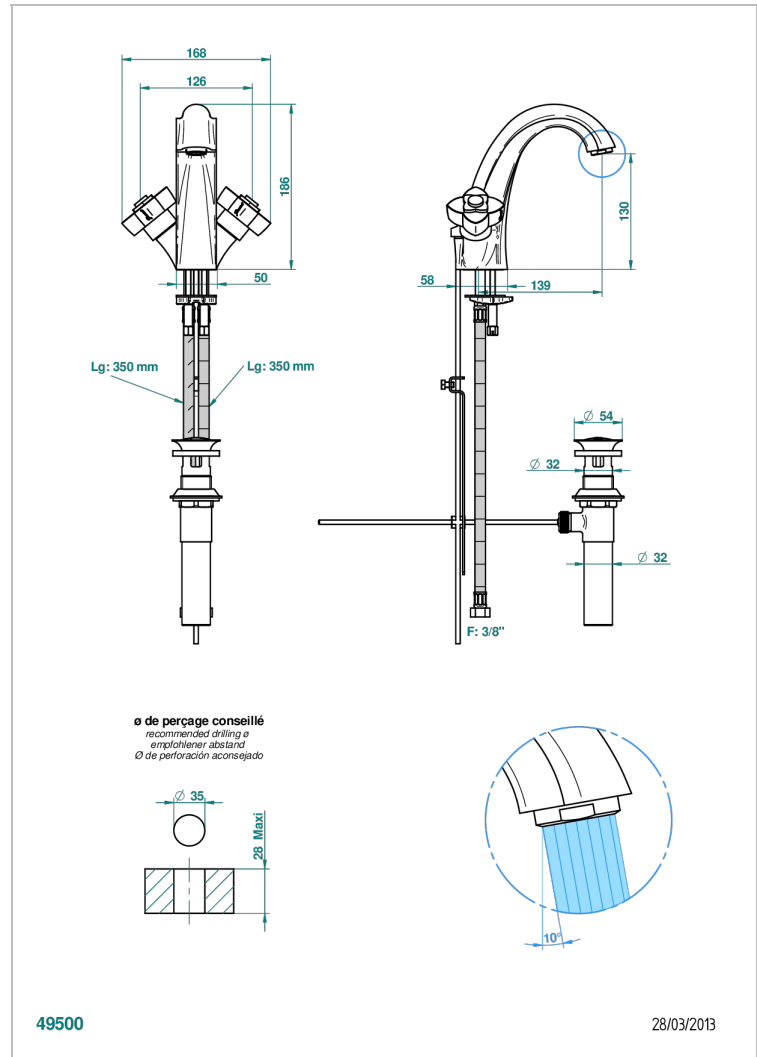

# PETALE DE CRISTAL - AZUL CRISTAL

U6B-2155/US

Single hole 2 handlelavatory set with waste

THG<sup>®</sup>  
PARIS

## CARACTERÍSTICAS

- Pétale de Cristal - azul cristal
- Single hole 2 handlelavatory set with waste