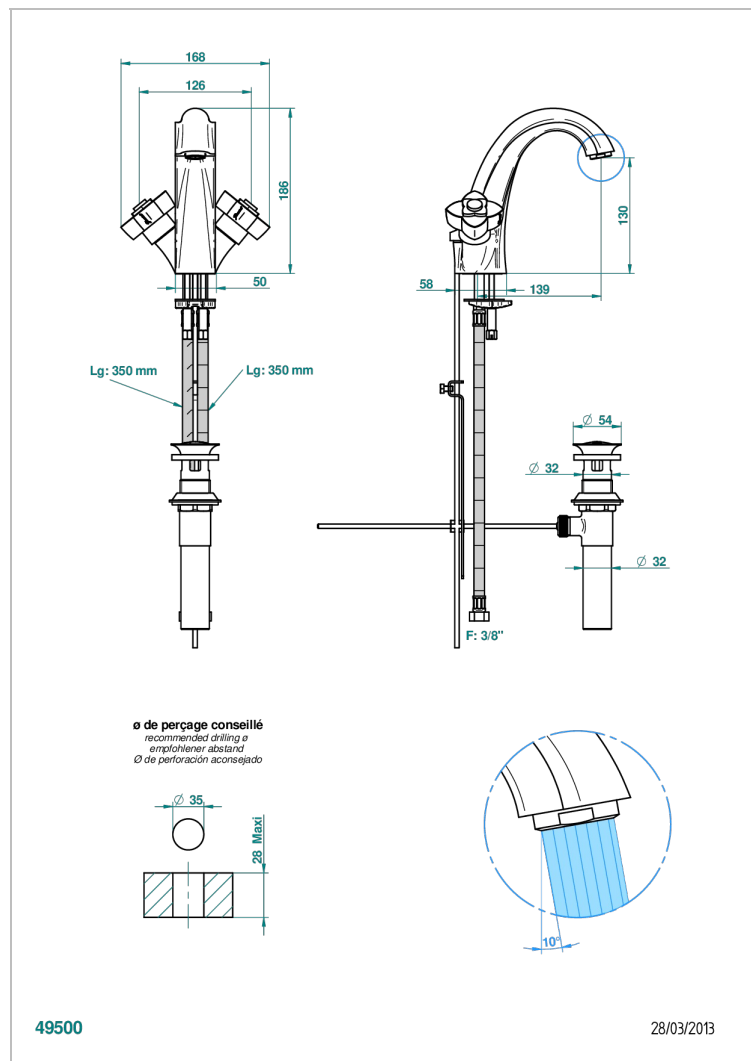

PETALE DE CRISTAL - BLUE CRYSTAL

U6B-2155/US

Single hole lavatory set with drain

CHARACTERISTIC

- Pétale de Cristal - Blue crystal
- Single hole lavatory set with drain

TECHNICAL SPECS

- Recommandé : 3 bars (max. 5 bars) - Advised : 43,5 psi (max. 72 psi)
- 5,7 l/min à 3 bars (1.5 gpm at 43.5 psi)