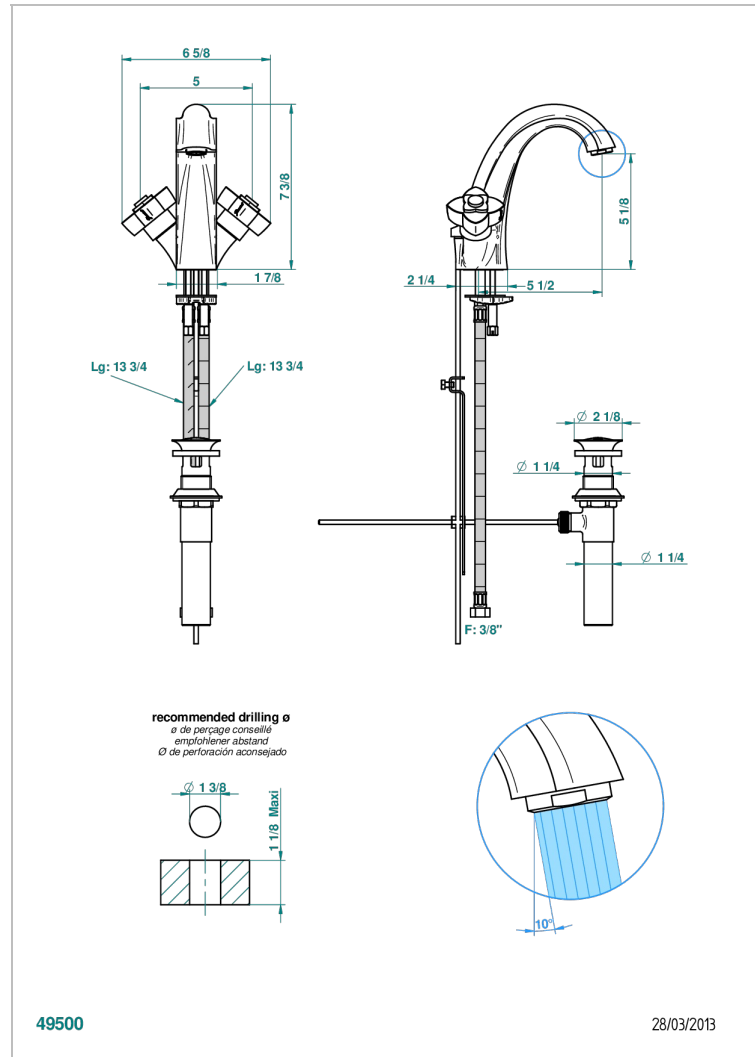

PETALE DE CRISTAL - BLUE CRYSTAL

U6B-2155/US

Single hole lavatory set with drain

CHARACTERISTIC

- Pétale de Cristal - Blue crystal
- Single hole lavatory set with drain

TECHNICAL SPECS

- Recommandé : 3 bars (max. 5 bars) - Advised : 43,5 psi (max. 72 psi)
- 5,7 l/min à 3 bars (1.5 gpm at 43.5 psi)