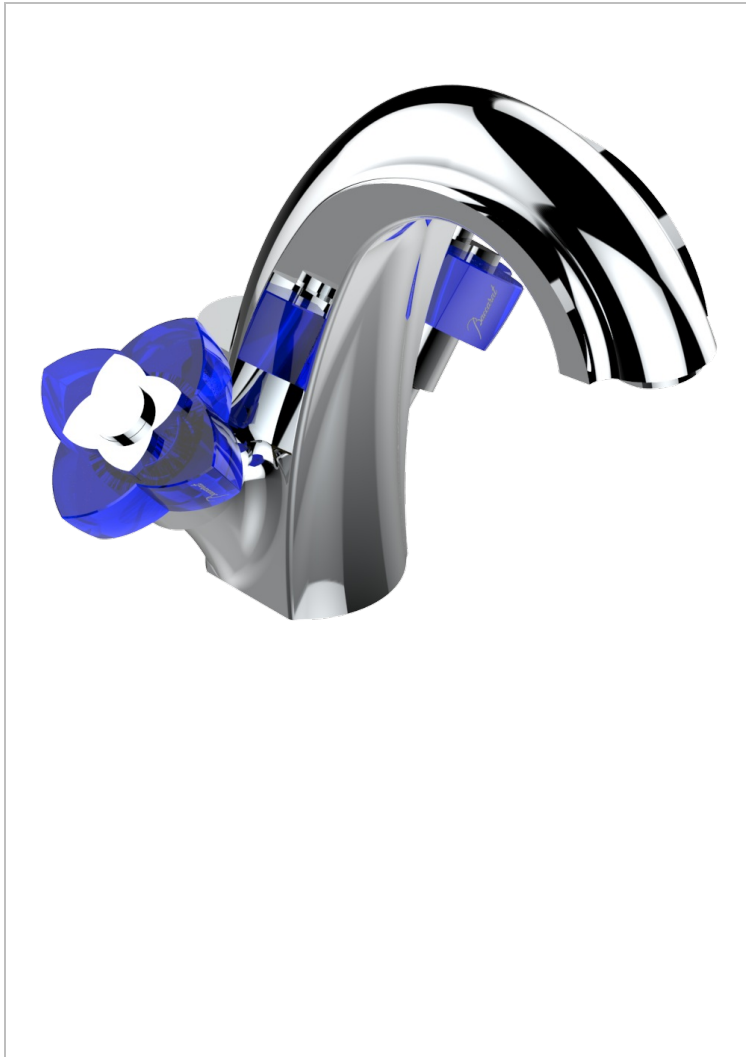

PETALE DE CRISTAL - BLUE CRYSTAL

U6B-2155/US

Single hole lavatory set with drain

CHARACTERISTIC

- Pétale de Cristal - Blue crystal
- Single hole lavatory set with drain

TECHNICAL SPECS

- Recommandé : 3 bars (max. 5 bars) - Advised : 43,5 psi (max. 72 psi)
- 5,7 l/min à 3 bars (1.5 gpm at 43.5 psi)

AVAILABLE FINITIONS

Black ceram - D30
 Blush PVD - H62
 Brass color PVD - H49
 Brown bronze color PVD - F33
 Chrome polished - A02
 Chrome polished / gold polished - G02

Copper antique matt, coated - H07
 Gold color PVD - H52
 Gold mat - F07
 Gold polished - F01
 Graphite PVD - H64
 Light coated bronze - D01

Matt Umber PVD - H67
 Matt blush PVD - H60
 Matt brass color PVD - H50
 Matt brown bronze color PVD - F34
 Matt chrome (American satin) - C02
 Matt gold color PVD - H53

Matt graphite PVD - H65
 Matt nickel (American satin) - C01
 Matt nickel color PVD - H56
 Nickel antique / Sovereign - H28
 Nickel color PVD - H55
 Nickel polished - B01

Soft gold - F30
 Soft matt gold - F31
 Umber PVD - H66