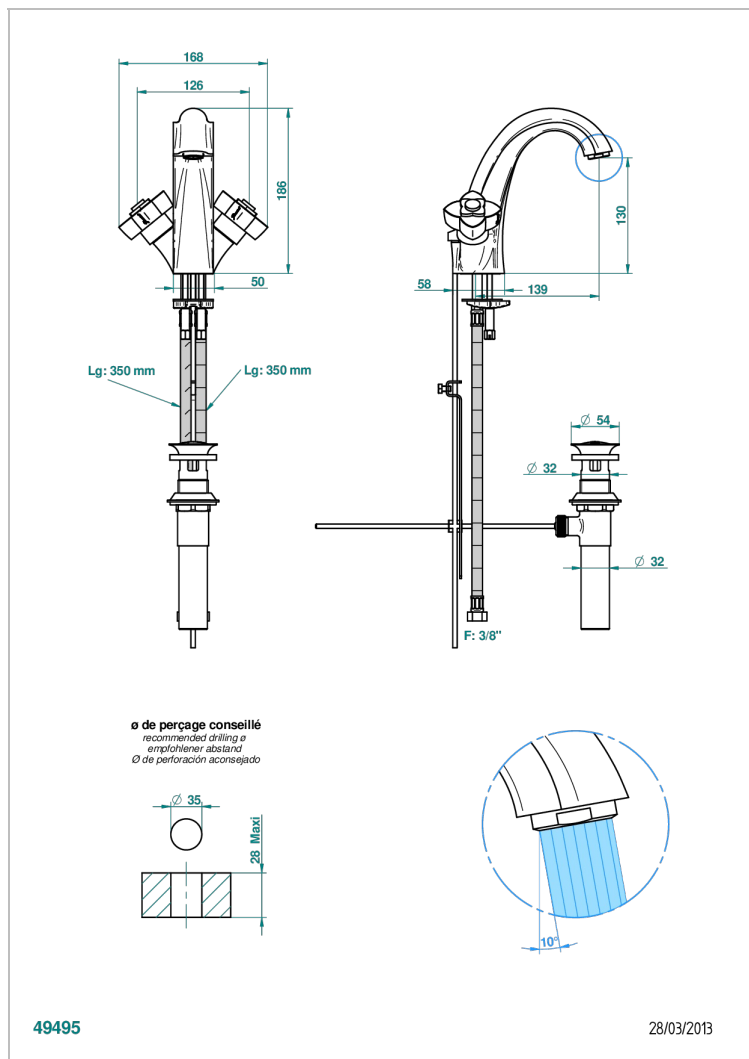

PETALE DE CRISTAL - CLEAR CRYSTAL

U6A-2155/US

Single hole lavatory set with drain

CHARACTERISTIC

- Pétale de Cristal - Clear crystal
- Single hole lavatory set with drain

TECHNICAL SPECS

- Recommandé : 3 bars (max. 5 bars) - Advised : 43,5 psi (max. 72 psi)
- 5,7 l/min à 3 bars (1.5 gpm at 43.5 psi)