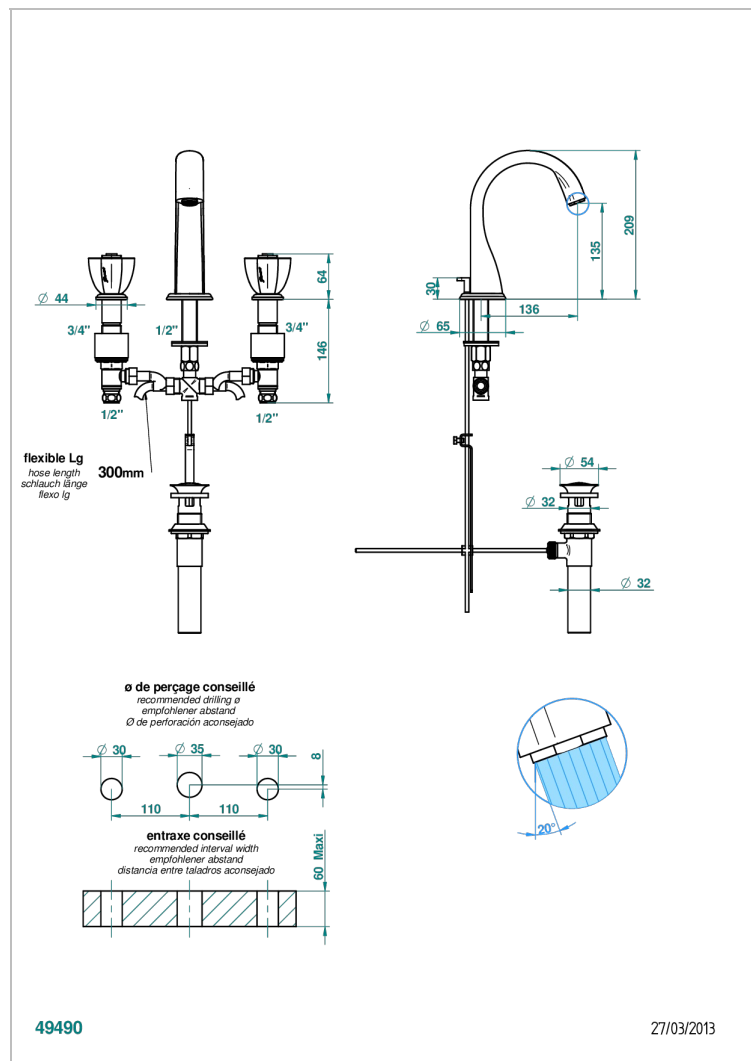

PETALE DE CRISTAL - RED CRYSTAL

U6C-151/US

Widespread lavatory set with drain

CHARACTERISTIC

- Pétale de Cristal - Red crystal
- Widespread lavatory set with drain

TECHNICAL SPECS

- Recommandé : 3 bars (max. 5 bars) - Advised : 43,5 psi (max. 72 psi)
- 5,7 l/min à 3 bars (1.5 gpm at 43.5 psi)