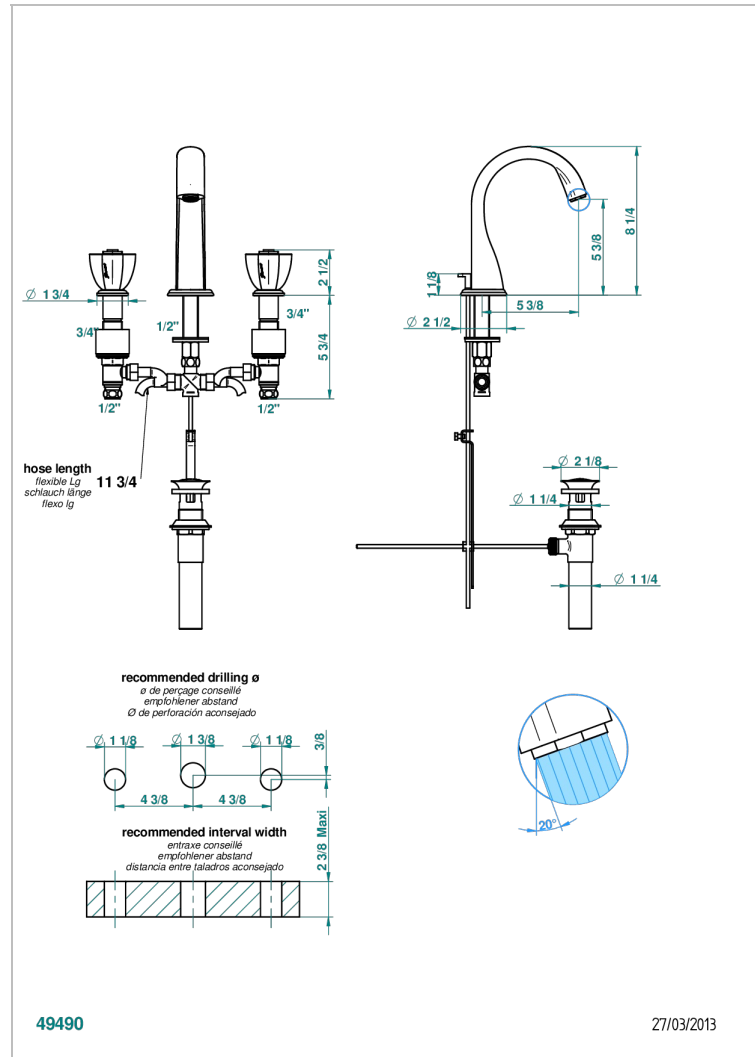

PETALE DE CRISTAL - RED CRYSTAL

U6C-151/US

Widespread lavatory set with drain

CHARACTERISTIC

- Pétale de Cristal - Red crystal
- Widespread lavatory set with drain

TECHNICAL SPECS

- Recommandé : 3 bars (max. 5 bars) - Advised : 43,5 psi (max. 72 psi)
- 5,7 l/min à 3 bars (1.5 gpm at 43.5 psi)