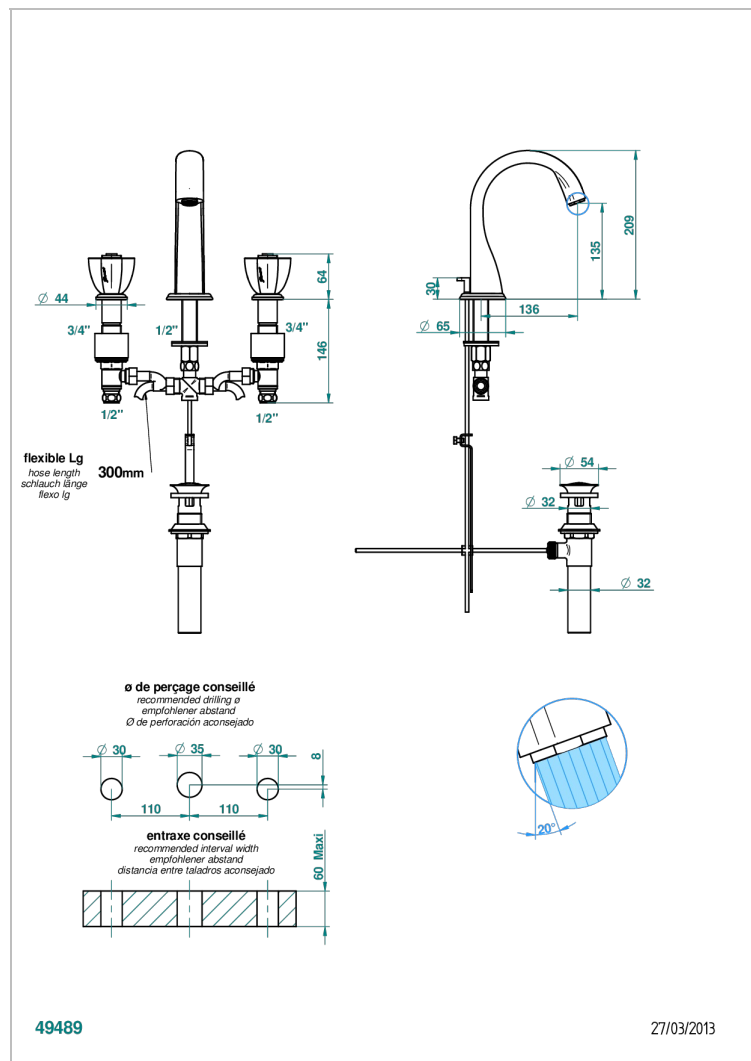

# PETALE DE CRISTAL - BLUE CRYSTAL

U6B-151/US

Widespread lavatory set with drain

## CHARACTERISTIC

- Pétale de Cristal - Blue crystal
- Widespread lavatory set with drain