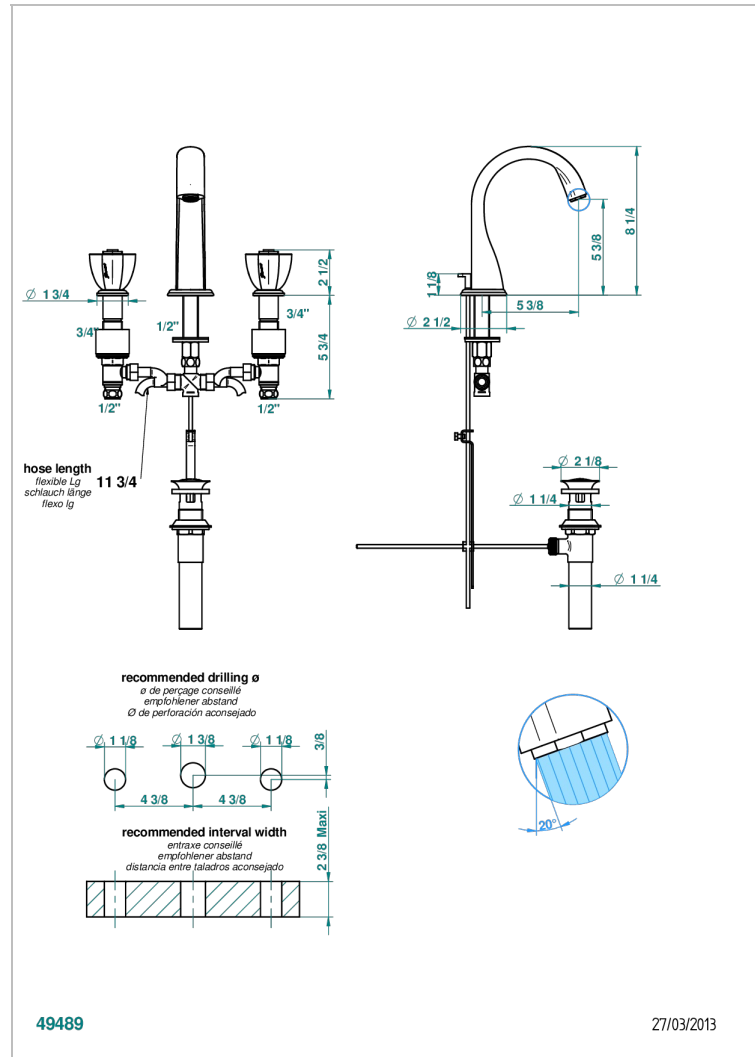

PETALE DE CRISTAL - BLUE CRYSTAL

U6B-151/US

Widespread lavatory set with drain

CHARACTERISTIC

- Pétale de Cristal - Blue crystal
- Widespread lavatory set with drain

TECHNICAL SPECS

- Recommandé : 3 bars (max. 5 bars) - Advised : 43,5 psi (max. 72 psi)
- 5,7 l/min à 3 bars (1.5 gpm at 43.5 psi)