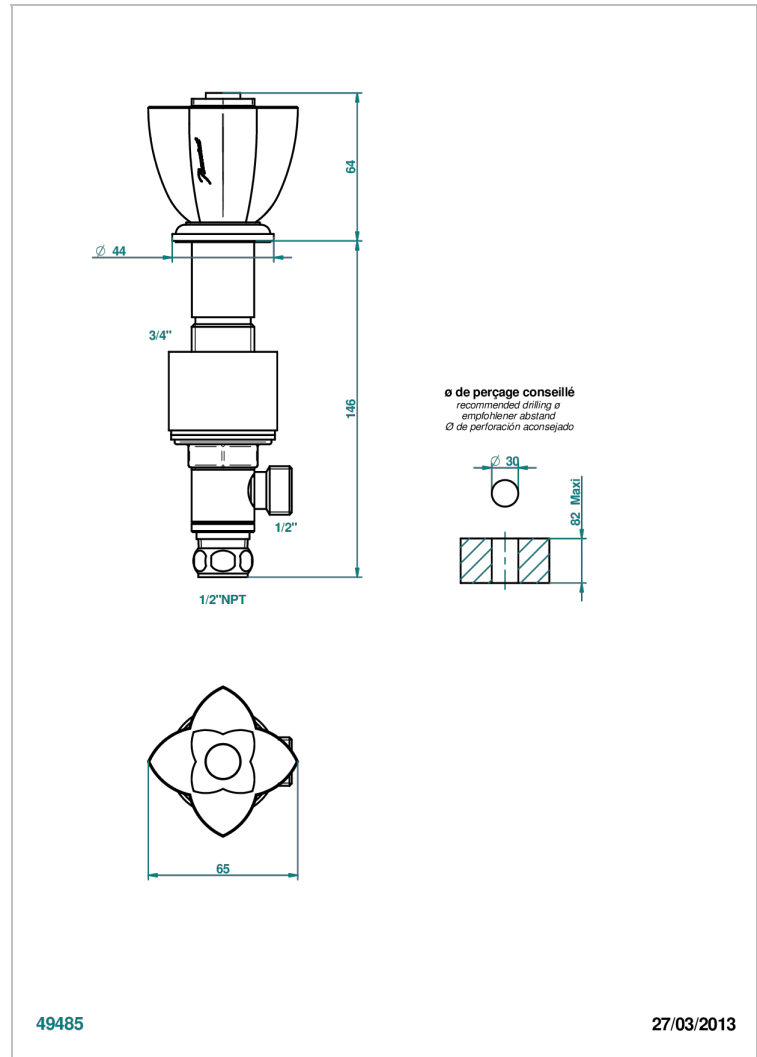

PETALE DE CRISTAL - BLACK CRYSTAL

U6D-35/US

1/2" deck valve with trim for lavatory

THG[®]
PARIS

CHARACTERISTIC

- Pétale de Cristal - Black crystal
- 1/2" deck valve with trim for lavatory

AVAILABLE FINITIONS