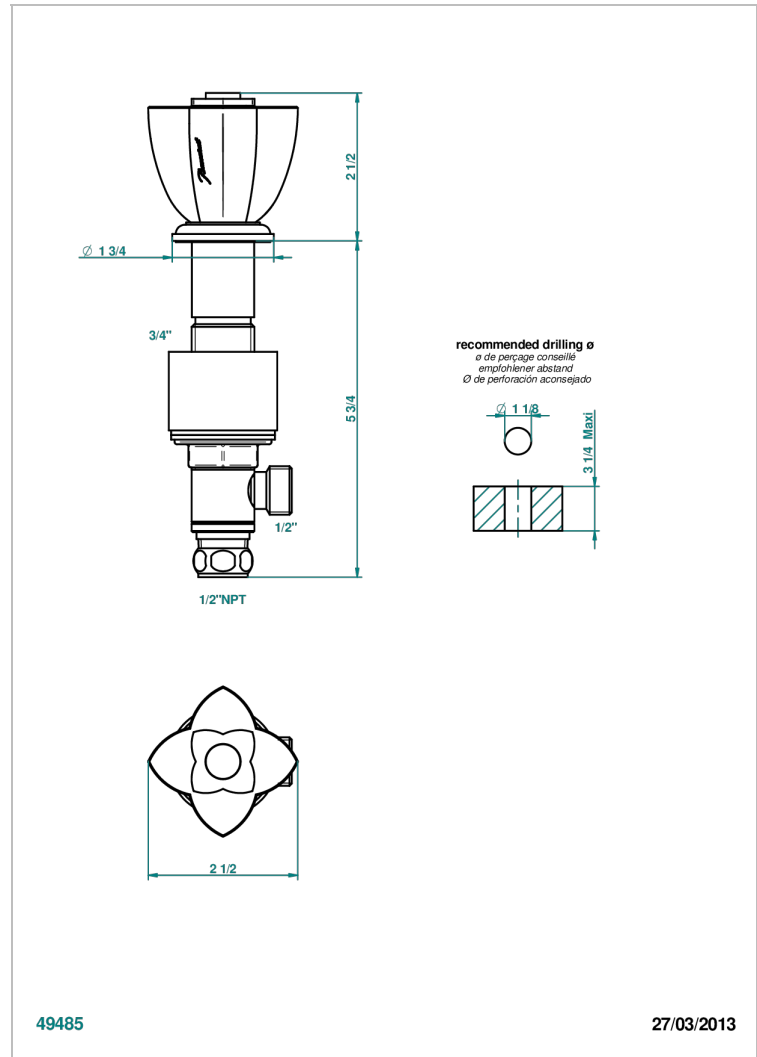

# PETALE DE CRISTAL - BLACK CRYSTAL

U6D-35/US

1/2" deck valve with trim for lavatory

THG<sup>®</sup>  
PARIS

## CHARACTERISTIC

- Pétale de Cristal - Black crystal
- 1/2" deck valve with trim for lavatory